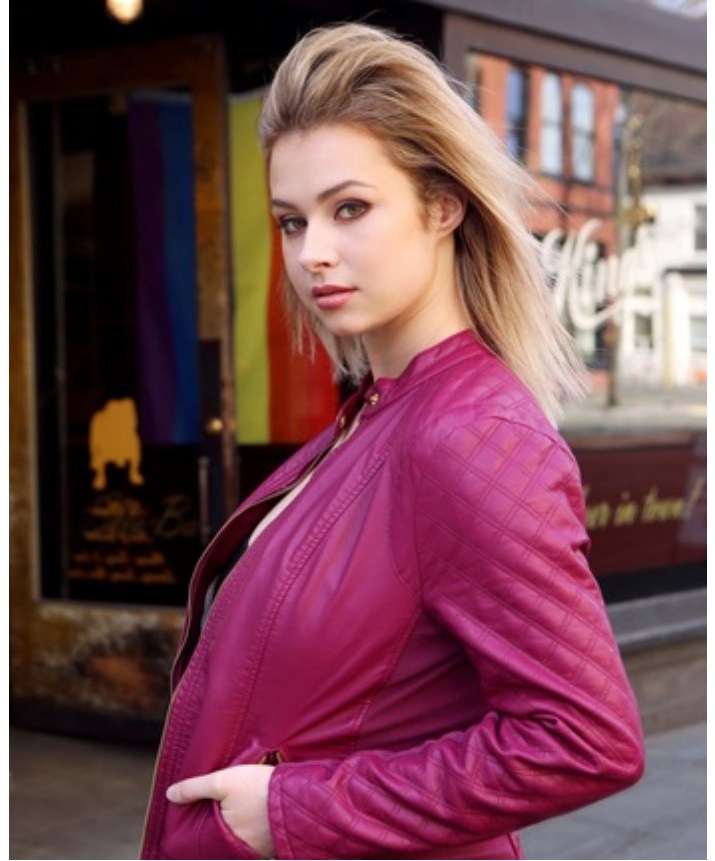

HEIGHT 5' 9.5" DRESS SIZE 12-14 BUST 36 D WAIST 30" HIPS 40.5" HAIR BLONDE  
EYES HAZEL SHOES 9 LOCATION LOCAL

HEIGHT 5' 9.5" DRESS SIZE 12-14 BUST 36 D WAIST 30" HIPS 40.5" HAIR BLONDE  
EYES HAZEL SHOES 9 LOCATION LOCAL

HEIGHT 5' 9.5" DRESS SIZE 12-14 BUST 36 D WAIST 30" HIPS 40.5" HAIR BLONDE  
EYES HAZEL SHOES 9 LOCATION LOCAL

**Chandler Ledgerwood**

HEIGHT 5' 9.5" DRESS SIZE 12-14 BUST 36 D WAIST 30" HIPS 40.5" HAIR BLONDE  
EYES HAZEL SHOES 9 LOCATION LOCAL

**Chandler Ledgerwood**

HEIGHT 5' 9.5" DRESS SIZE 12-14 BUST 36 D WAIST 30" HIPS 40.5" HAIR BLONDE  
EYES HAZEL SHOES 9 LOCATION LOCAL