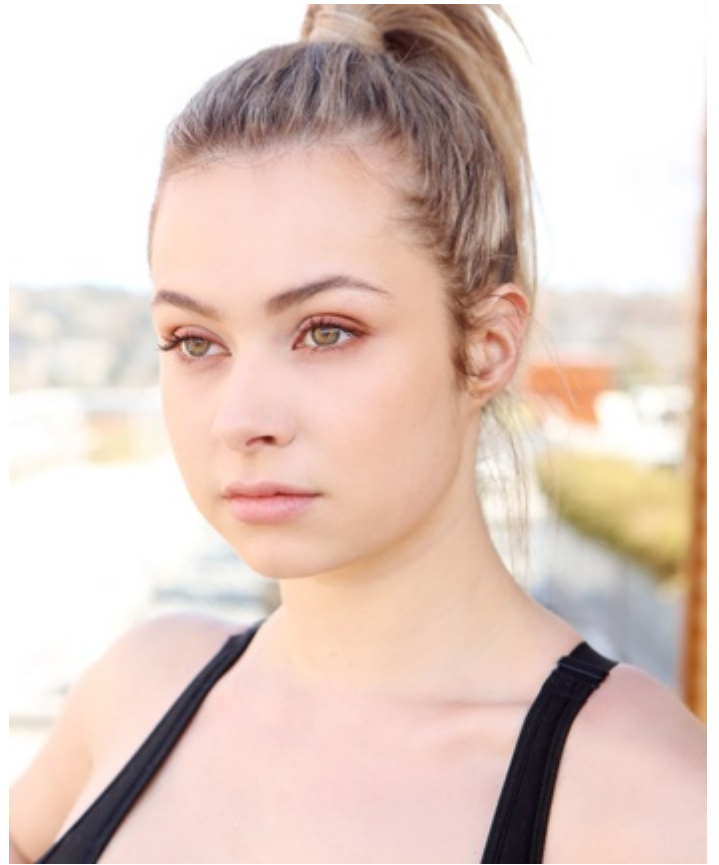

HEIGHT 5' 9.5" DRESS SIZE 12-14 BUST 36 D WAIST 30" HIPS 40.5" HAIR BLONDE  
EYES HAZEL SHOES 9 LOCATION LOCAL

HEIGHT 5' 9.5" DRESS SIZE 12-14 BUST 36 D WAIST 30" HIPS 40.5" HAIR BLONDE  
EYES HAZEL SHOES 9 LOCATION LOCAL

HEIGHT 5' 9.5" DRESS SIZE 12-14 BUST 36 D WAIST 30" HIPS 40.5" HAIR BLONDE  
EYES HAZEL SHOES 9 LOCATION LOCAL

**Chandler Ledgerwood**

HEIGHT 5' 9.5" DRESS SIZE 12-14 BUST 36 D WAIST 30" HIPS 40.5" HAIR BLONDE  
EYES HAZEL SHOES 9 LOCATION LOCAL

**Chandler Ledgerwood**

HEIGHT 5' 9.5" DRESS SIZE 12-14 BUST 36 D WAIST 30" HIPS 40.5" HAIR BLONDE  
EYES HAZEL SHOES 9 LOCATION LOCAL