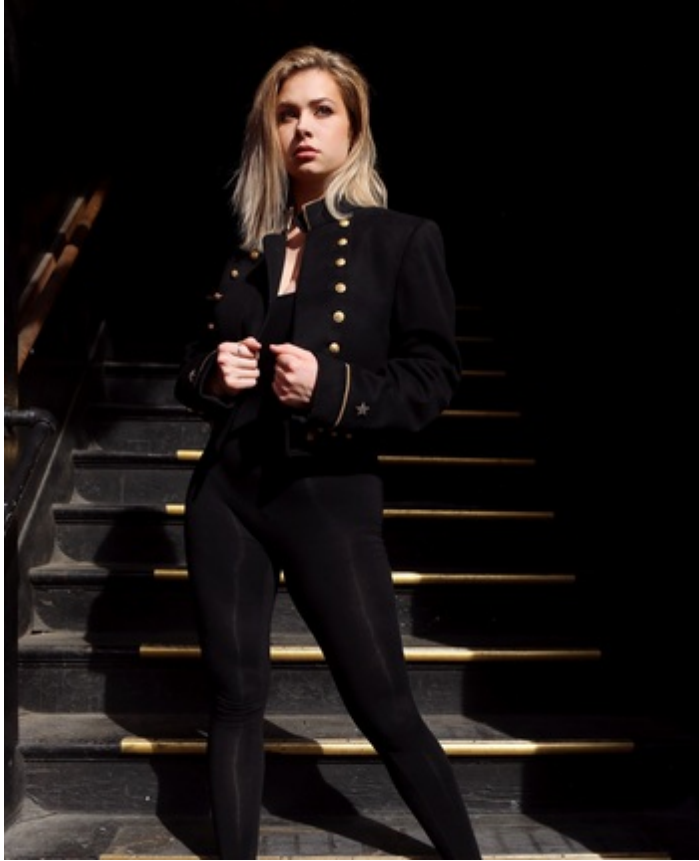

HEIGHT 5' 9.5" DRESS SIZE 12-14 BUST 36 D WAIST 30" HIPS 40.5" HAIR BLONDE  
EYES HAZEL SHOES 9 LOCATION LOCAL

HEIGHT 5' 9.5" DRESS SIZE 12-14 BUST 36 D WAIST 30" HIPS 40.5" HAIR BLONDE  
EYES HAZEL SHOES 9 LOCATION LOCAL

HEIGHT 5' 9.5" DRESS SIZE 12-14 BUST 36 D WAIST 30" HIPS 40.5" HAIR BLONDE  
EYES HAZEL SHOES 9 LOCATION LOCAL

**Chandler Ledgerwood**

HEIGHT 5' 9.5" DRESS SIZE 12-14 BUST 36 D WAIST 30" HIPS 40.5" HAIR BLONDE  
EYES HAZEL SHOES 9 LOCATION LOCAL

**Chandler Ledgerwood**

HEIGHT 5' 9.5" DRESS SIZE 12-14 BUST 36 D WAIST 30" HIPS 40.5" HAIR BLONDE  
EYES HAZEL SHOES 9 LOCATION LOCAL