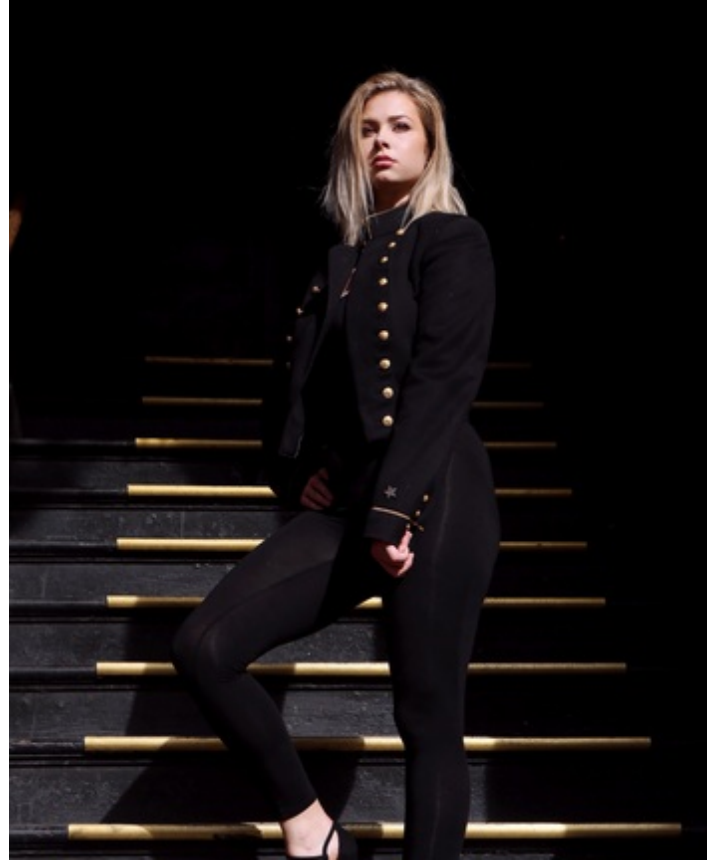

HEIGHT 5' 9.5" DRESS SIZE 12-14 BUST 36 D WAIST 30" HIPS 40.5" HAIR BLONDE  
EYES HAZEL SHOES 9 LOCATION LOCAL

HEIGHT 5' 9.5" DRESS SIZE 12-14 BUST 36 D WAIST 30" HIPS 40.5" HAIR BLONDE  
EYES HAZEL SHOES 9 LOCATION LOCAL

HEIGHT 5' 9.5" DRESS SIZE 12-14 BUST 36 D WAIST 30" HIPS 40.5" HAIR BLONDE  
EYES HAZEL SHOES 9 LOCATION LOCAL

**Chandler Ledgerwood**

HEIGHT 5' 9.5" DRESS SIZE 12-14 BUST 36 D WAIST 30" HIPS 40.5" HAIR BLONDE  
EYES HAZEL SHOES 9 LOCATION LOCAL

**Chandler Ledgerwood**

HEIGHT 5' 9.5" DRESS SIZE 12-14 BUST 36 D WAIST 30" HIPS 40.5" HAIR BLONDE  
EYES HAZEL SHOES 9 LOCATION LOCAL