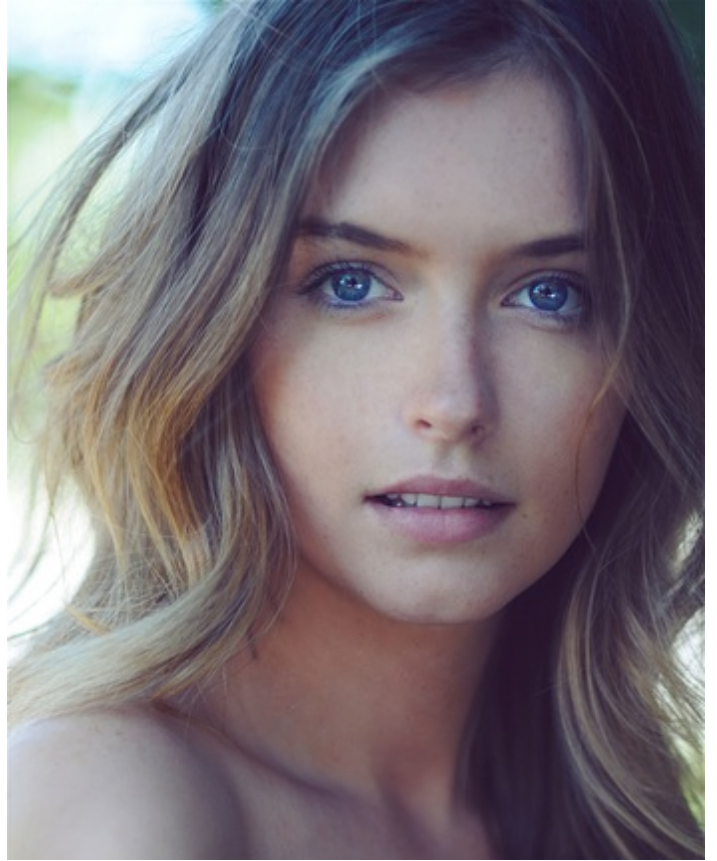

HEIGHT 5' 7.5" DRESS SIZE 2 BUST 32 B WAIST 24" HIPS 35"

HAIR STRAWBERRY BLONDE EYES BLUE SHOES 8.5 LOCATION WEST COAST

HEIGHT 5' 7.5" DRESS SIZE 2 BUST 32 B WAIST 24" HIPS 35"

HAIR STRAWBERRY BLONDE EYES BLUE SHOES 8.5 LOCATION WEST COAST

HEIGHT 5' 7.5" DRESS SIZE 2 BUST 32 B WAIST 24" HIPS 35"

HAIR STRAWBERRY BLONDE EYES BLUE SHOES 8.5 LOCATION WEST COAST