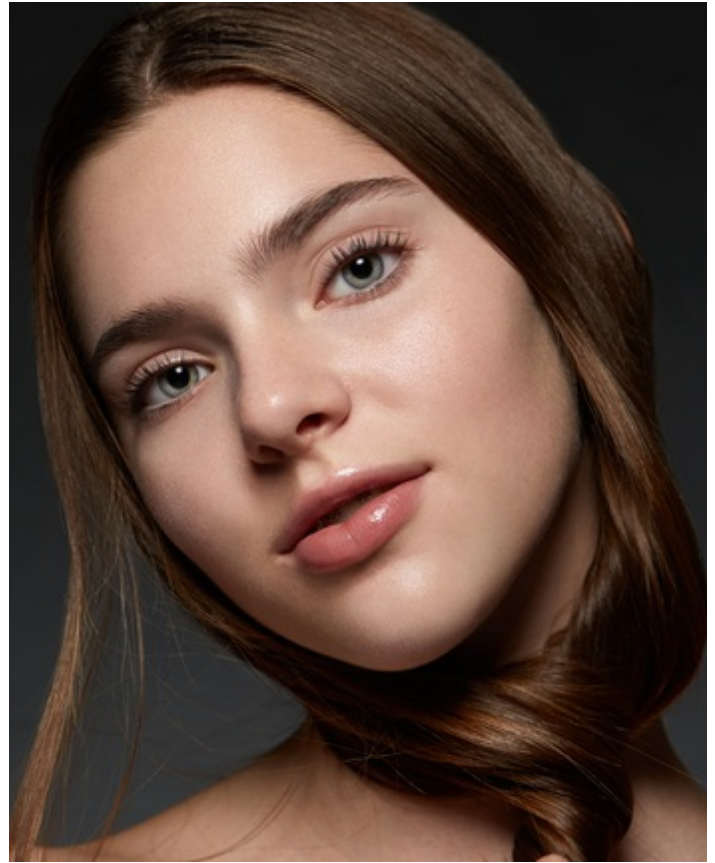

HEIGHT 5' 6.5" DRESS SIZE 0-2 BUST 33 WAIST 26" HIPS 36" HAIR BROWN
EYES BLUE SHOES 8

HEIGHT 5' 6.5" DRESS SIZE 0-2 BUST 33 WAIST 26" HIPS 36" HAIR BROWN
EYES BLUE SHOES 8

HEIGHT 5' 6.5" DRESS SIZE 0-2 BUST 33 WAIST 26" HIPS 36" HAIR BROWN
EYES BLUE SHOES 8

HEIGHT 5' 6.5" DRESS SIZE 0-2 BUST 33 WAIST 26" HIPS 36" HAIR BROWN
EYES BLUE SHOES 8