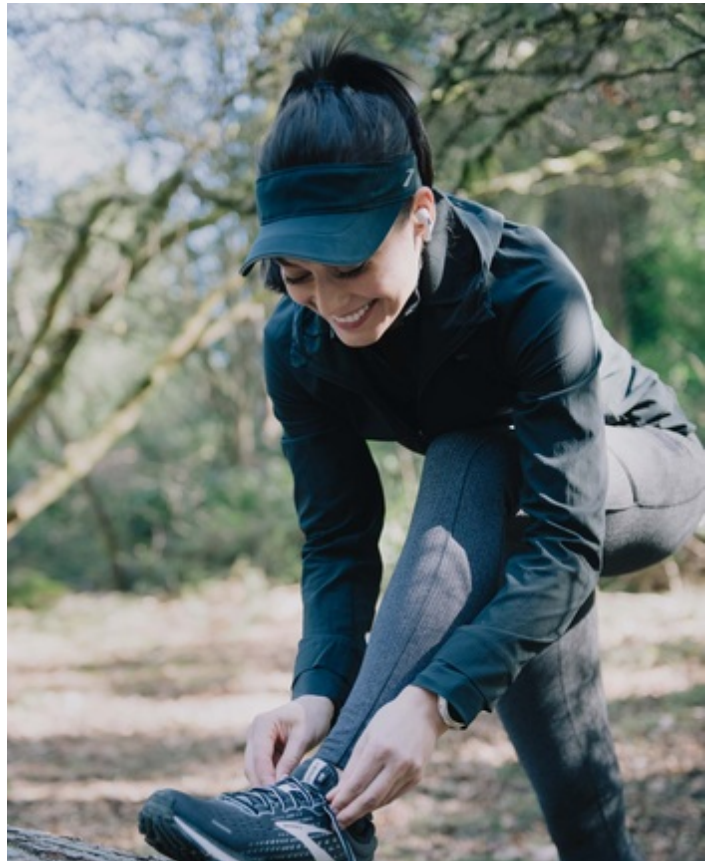

HEIGHT 5' 4" DRESS SIZE 0-2 SHIRT XS BUST 32 A WAIST 24" HIPS 34" HAIR BROWN
EYES BROWN SHOES 6.5 LOCATION LOCAL

HEIGHT 5' 4" DRESS SIZE 0-2 SHIRT XS BUST 32 A WAIST 24" HIPS 34" HAIR BROWN
EYES BROWN SHOES 6.5 LOCATION LOCAL

HEIGHT 5' 4" DRESS SIZE 0-2 SHIRT XS BUST 32 A WAIST 24" HIPS 34" HAIR BROWN
EYES BROWN SHOES 6.5 LOCATION LOCAL

clarisonic HOLIDAY GIFT SHOP DEVICES BRUSHHEADS SKIN CARE MEN SPECIAL OFFERS SUPPORT

Home » Mia FIT Women's Cleansing System

NEW
Mia FIT

Get cleaner, smoother, more radiant skin on-the-go.

GET FIT

BEAUTIFUL SKIN
IN THE PALM OF YOUR HAND

INTRODUCING MIA FIT

HEIGHT 5' 4" DRESS SIZE 0-2 SHIRT XS BUST 32 A WAIST 24" HIPS 34" HAIR BROWN
EYES BROWN SHOES 6.5 LOCATION LOCAL

HEIGHT 5' 4" DRESS SIZE 0-2 SHIRT XS BUST 32 A WAIST 24" HIPS 34" HAIR BROWN
EYES BROWN SHOES 6.5 LOCATION LOCAL