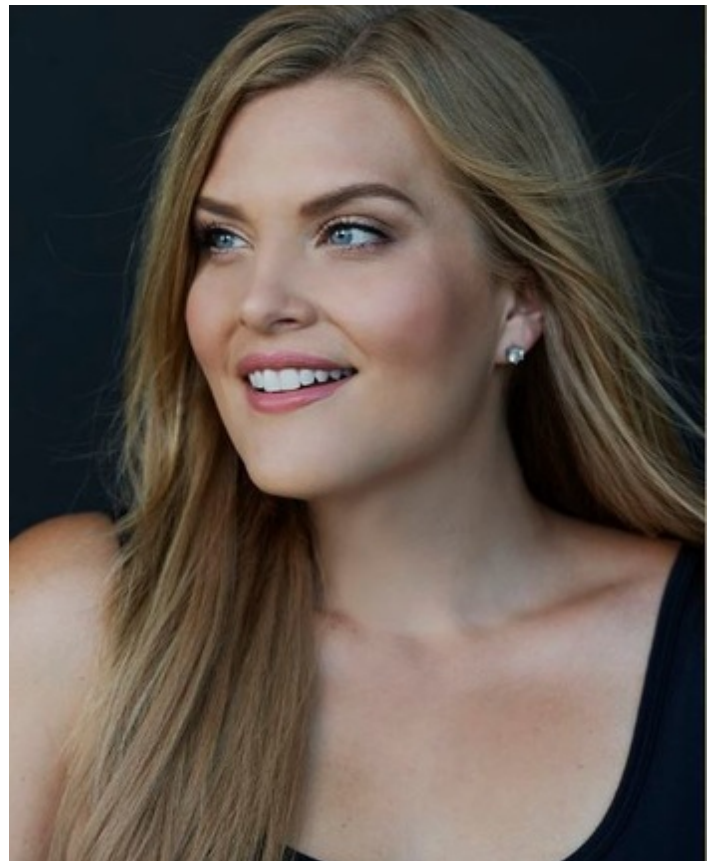

HEIGHT 5' 9" DRESS SIZE 16-18 BUST 38 D WAIST 36" HIPS 48.5" HAIR BLONDE
EYES BLUE SHOES 10 LOCATION EAST COAST

HEIGHT 5' 9" DRESS SIZE 16-18 BUST 38 D WAIST 36" HIPS 48.5" HAIR BLONDE
EYES BLUE SHOES 10 LOCATION EAST COAST