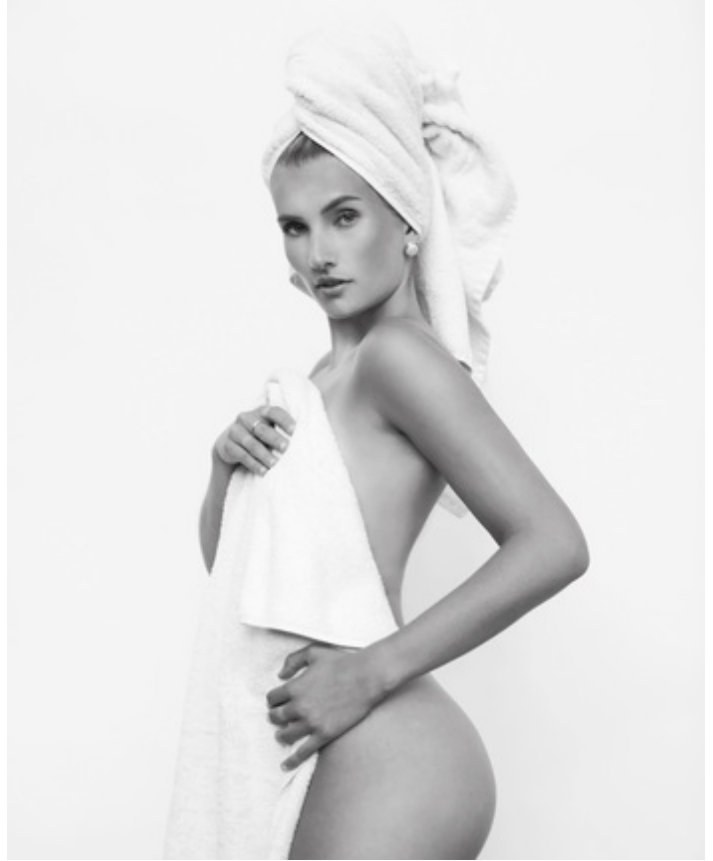

HEIGHT 5' 8" DRESS SIZE 4-6 BUST 32 B WAIST 25" HIPS 37.5" HAIR BLONDE
EYES BLUE-GRAY SHOES 6.5 LOCATION LOCAL