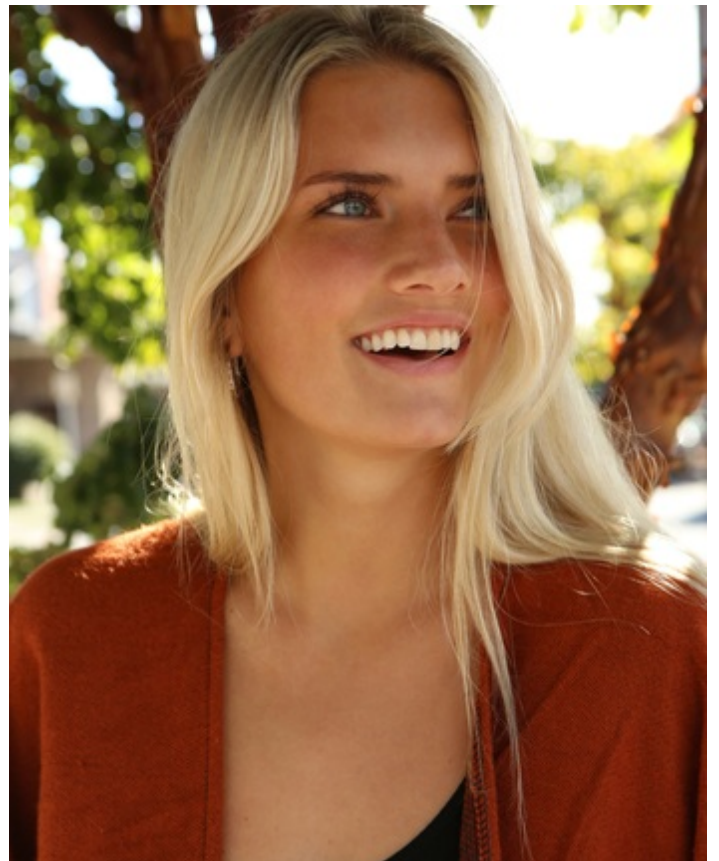

HEIGHT 5' 8" DRESS SIZE 4-6 BUST 32 B WAIST 25" HIPS 37.5" HAIR BLONDE  
EYES BLUE-GRAY SHOES 6.5 LOCATION LOCAL

HEIGHT 5' 8" DRESS SIZE 4-6 BUST 32 B WAIST 25" HIPS 37.5" HAIR BLONDE  
EYES BLUE-GRAY SHOES 6.5 LOCATION LOCAL