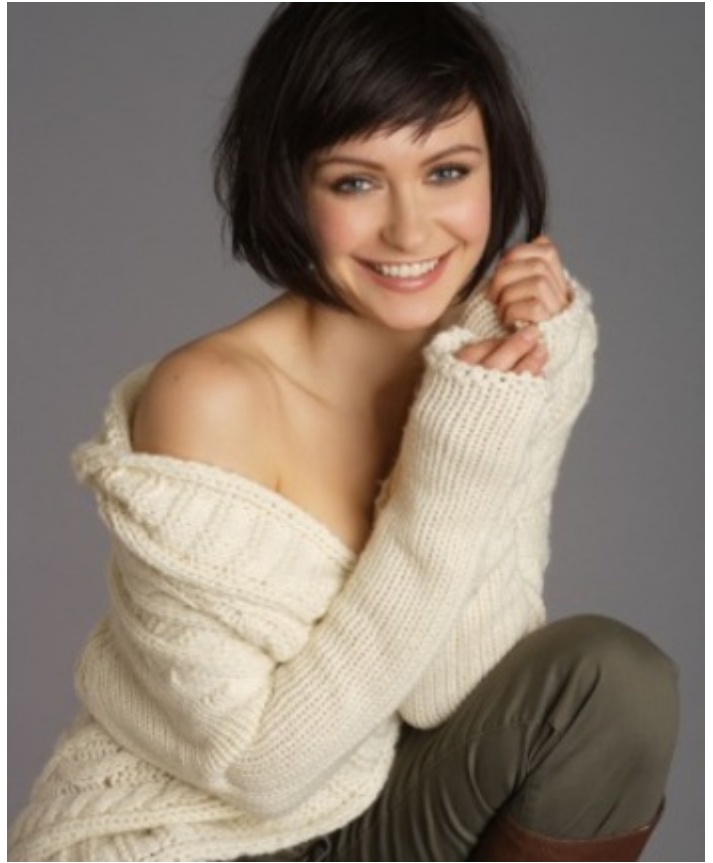

HEIGHT 5' 4" DRESS SIZE 4 BUST 32 B/C WAIST 27" HIPS 34" HAIR BROWN
EYES BLUE-GRAY SHOES 6 LOCATION LOCAL

HEIGHT 5' 4" DRESS SIZE 4 BUST 32 B/C WAIST 27" HIPS 34" HAIR BROWN
EYES BLUE-GRAY SHOES 6 LOCATION LOCAL

HEIGHT 5' 4" DRESS SIZE 4 BUST 32 B/C WAIST 27" HIPS 34" HAIR BROWN
EYES BLUE-GRAY SHOES 6 LOCATION LOCAL