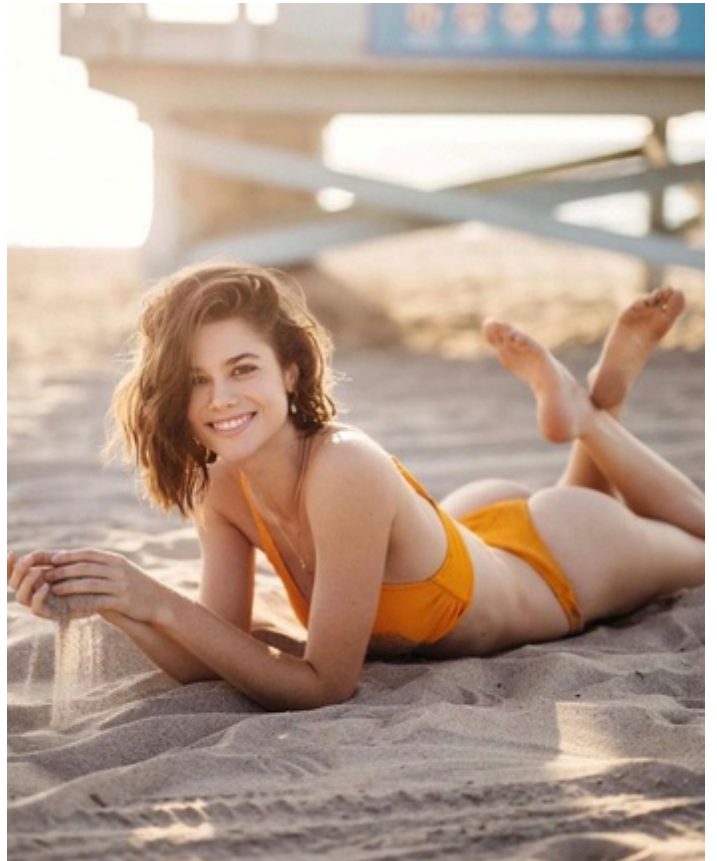

HEIGHT 5' 8" DRESS SIZE 2 BUST 32 B/C WAIST 24" HIPS 34" HAIR BROWN  
EYES HAZEL SHOES 6, 6.5 LOCATION WEST COAST

HEIGHT 5' 8" DRESS SIZE 2 BUST 32 B/C WAIST 24" HIPS 34" HAIR BROWN  
EYES HAZEL SHOES 6, 6.5 LOCATION WEST COAST

HEIGHT 5' 8" DRESS SIZE 2 BUST 32 B/C WAIST 24" HIPS 34" HAIR BROWN  
EYES HAZEL SHOES 6, 6.5 LOCATION WEST COAST

*D&Zel*

HEIGHT 5' 8" DRESS SIZE 2 BUST 32 B/C WAIST 24" HIPS 34" HAIR BROWN  
EYES HAZEL SHOES 6, 6.5 LOCATION WEST COAST