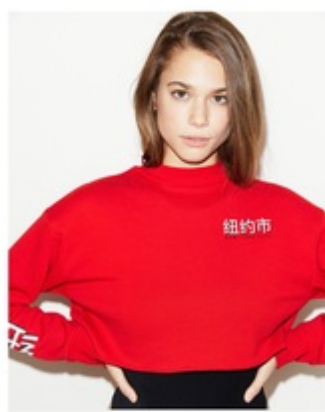

HEIGHT 5' 8" DRESS SIZE 2 BUST 32 B/C WAIST 24" HIPS 34" HAIR BROWN
EYES HAZEL SHOES 6, 6.5 LOCATION WEST COAST

D&Zel