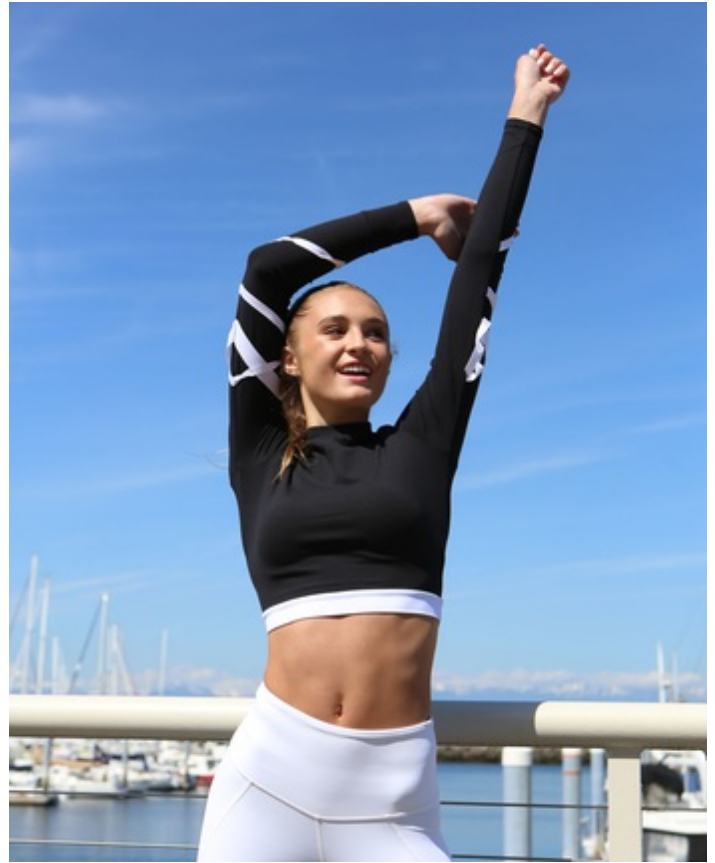

HEIGHT 5' 9.5" DRESS SIZE 2 BUST 34 WAIST 24" HIPS 35" HAIR DARK BLONDE
EYES BROWN SHOES 9.5 LOCATION LOCAL