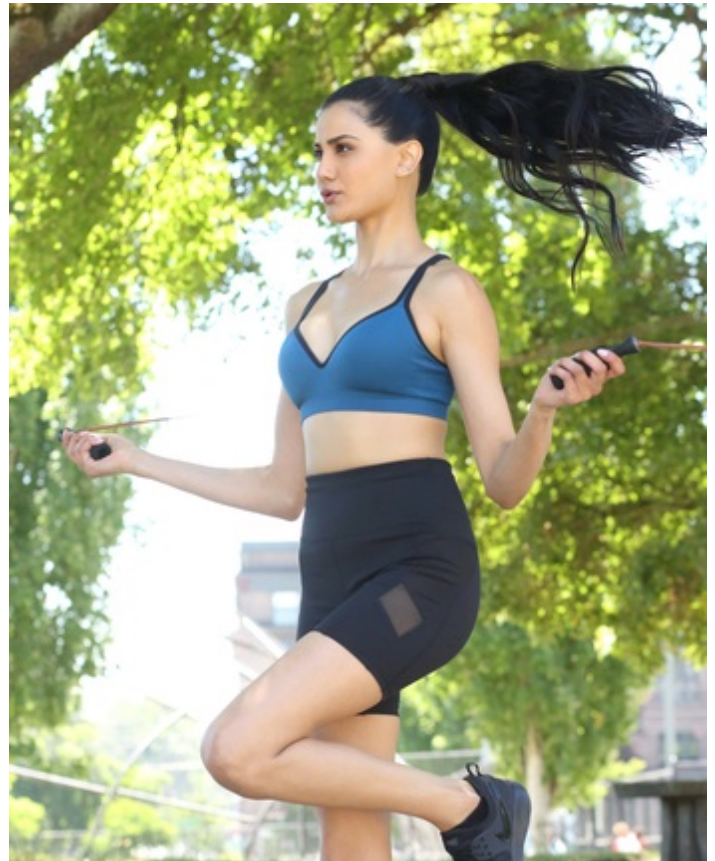

HEIGHT 5' 10.5" DRESS SIZE 2-4 BUST 32 B WAIST 25.5" HIPS 36.5" HAIR BLACK
EYES BROWN SHOES 11 LOCATION LOCAL

HEIGHT 5' 10.5" DRESS SIZE 2-4 BUST 32 B WAIST 25.5" HIPS 36.5" HAIR BLACK
EYES BROWN SHOES 11 LOCATION LOCAL