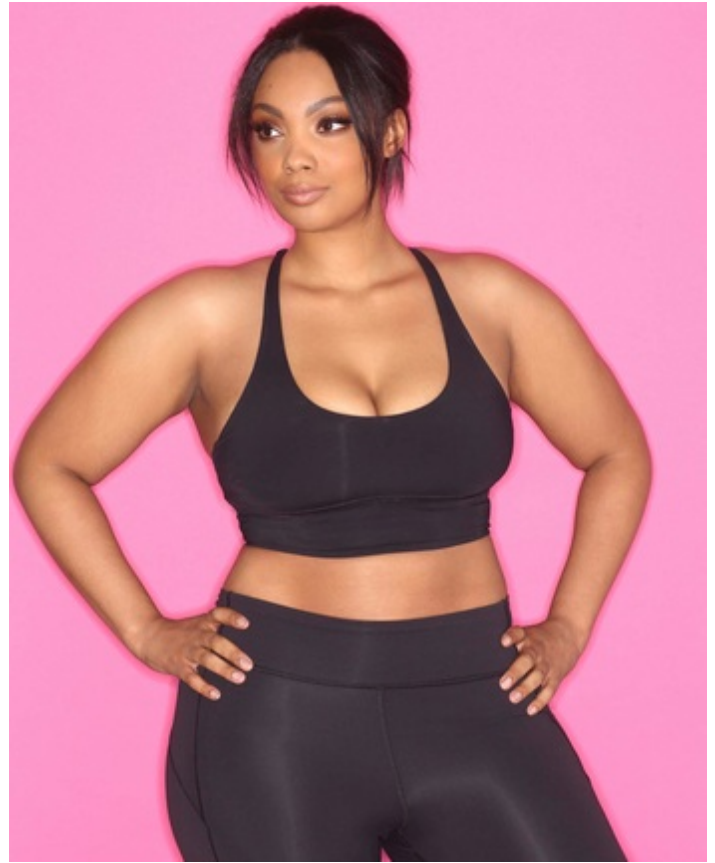

HEIGHT 5' 9" DRESS SIZE 16 BUST 36 DD WAIST 30" HIPS 44" INSEAM 32.5"
HAIR BLACK EYES DARK BROWN SHOES 10 LOCATION WEST COAST

HEIGHT 5' 9" DRESS SIZE 16 BUST 36 DD WAIST 30" HIPS 44" INSEAM 32.5"
HAIR BLACK EYES DARK BROWN SHOES 10 LOCATION WEST COAST