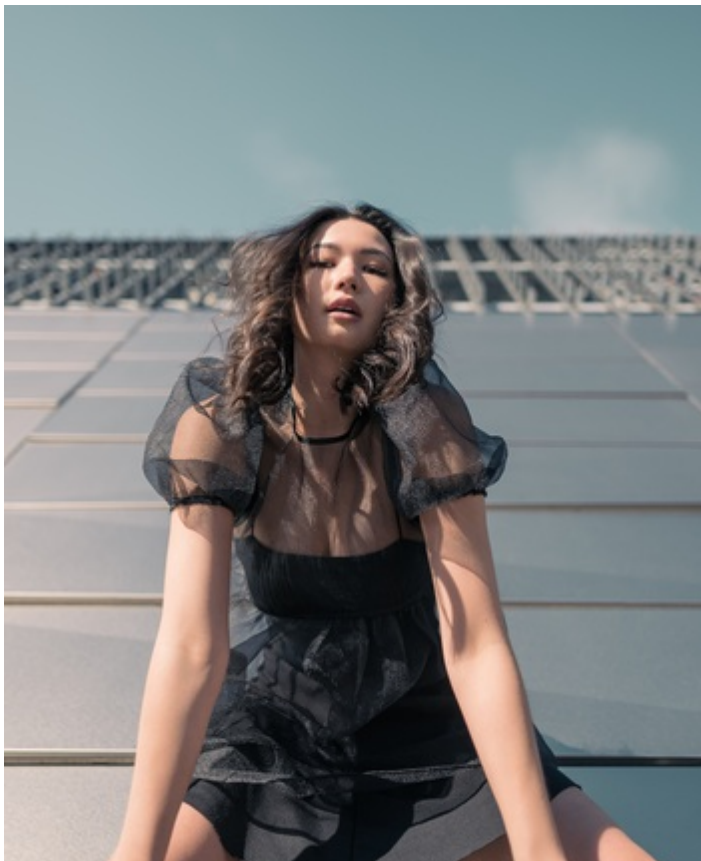

HEIGHT 5' 7" DRESS SIZE 4 BUST 32 C WAIST 25" HIPS 36" HAIR BROWN
EYES BROWN SHOES 8 LOCATION LOCAL