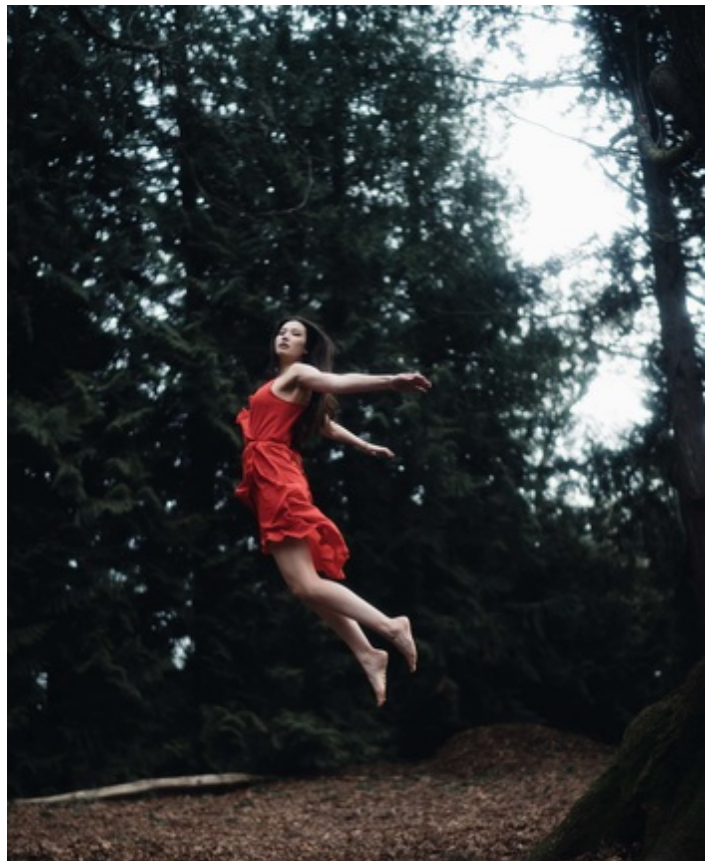

HEIGHT 5' 7" DRESS SIZE 4 BUST 32 C WAIST 25" HIPS 36" HAIR BROWN
EYES BROWN SHOES 8 LOCATION LOCAL

FASHION

33