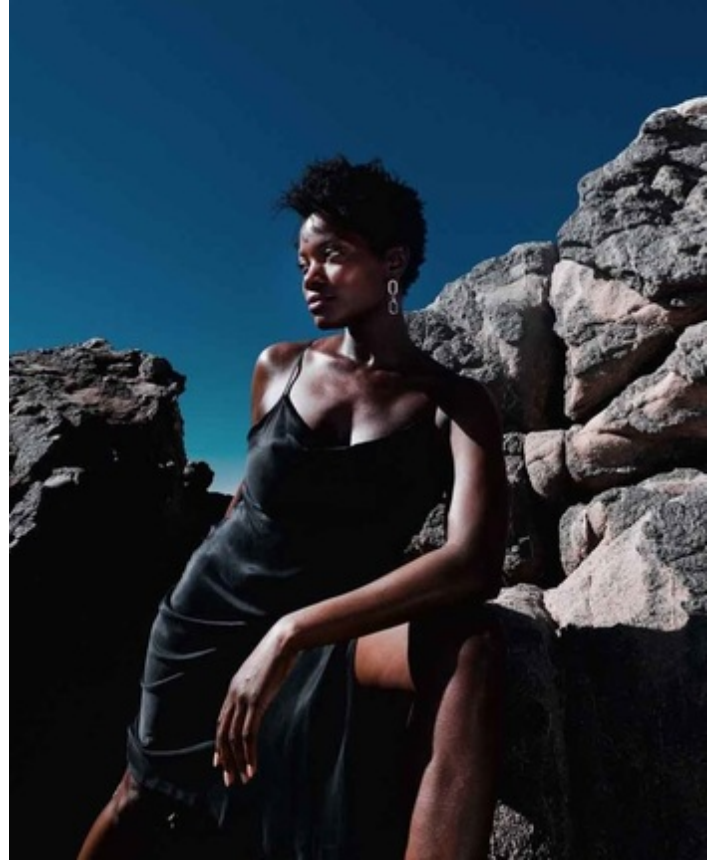

HEIGHT 5' 8.5" DRESS SIZE 12 BUST 36 D WAIST 31" HIPS 43.5" HAIR BLACK  
EYES GREEN SHOES 8 LOCATION WEST COAST

HEIGHT 5' 8.5" DRESS SIZE 12 BUST 36 D WAIST 31" HIPS 43.5" HAIR BLACK  
EYES GREEN SHOES 8 LOCATION WEST COAST

HEIGHT 5' 8.5" DRESS SIZE 12 BUST 36 D WAIST 31" HIPS 43.5" HAIR BLACK  
EYES GREEN SHOES 8 LOCATION WEST COAST