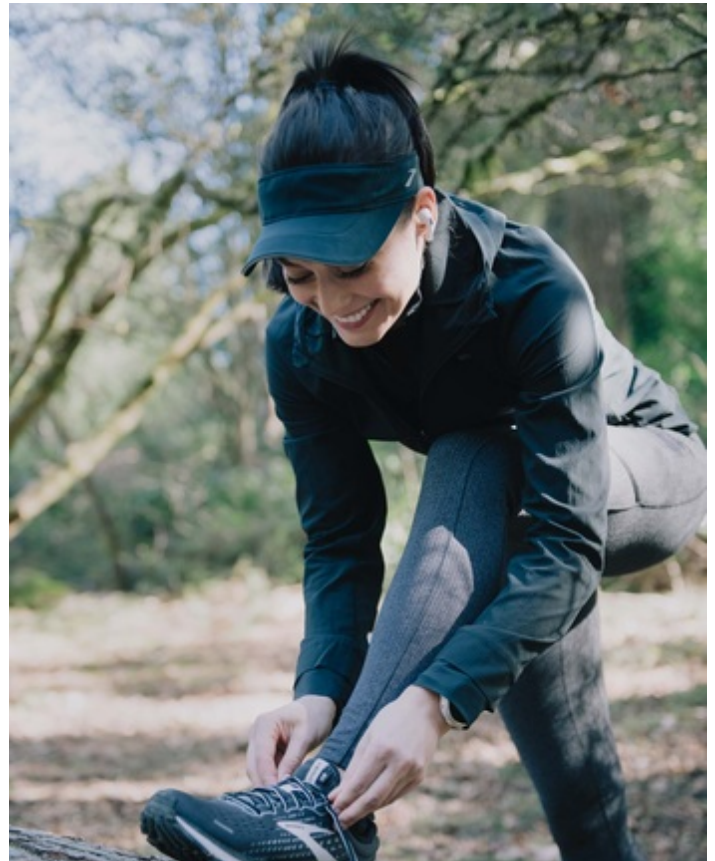

HEIGHT 5' 4" DRESS SIZE 0-2 SHIRT XS BUST 32 A WAIST 24" HIPS 34" HAIR BROWN  
EYES BROWN SHOES 6.5 LOCATION LOCAL

HEIGHT 5' 4" DRESS SIZE 0-2 SHIRT XS BUST 32 A WAIST 24" HIPS 34" HAIR BROWN  
EYES BROWN SHOES 6.5 LOCATION LOCAL

HEIGHT 5' 4" DRESS SIZE 0-2 SHIRT XS BUST 32 A WAIST 24" HIPS 34" HAIR BROWN  
EYES BROWN SHOES 6.5 LOCATION LOCAL

clarisonic HOLIDAY GIFT SHOP DEVICES BRUSHHEADS SKIN CARE MEN SPECIAL OFFERS SUPPORT

Home » Mia FIT Women's Cleansing System

NEW  
*Mia FIT*

Get cleaner, smoother, more radiant skin on-the-go.

GET FIT

BEAUTIFUL SKIN  
IN THE PALM OF YOUR HAND

INTRODUCING MIA FIT

HEIGHT 5' 4" DRESS SIZE 0-2 SHIRT XS BUST 32 A WAIST 24" HIPS 34" HAIR BROWN  
EYES BROWN SHOES 6.5 LOCATION LOCAL

HEIGHT 5' 4" DRESS SIZE 0-2 SHIRT XS BUST 32 A WAIST 24" HIPS 34" HAIR BROWN  
EYES BROWN SHOES 6.5 LOCATION LOCAL