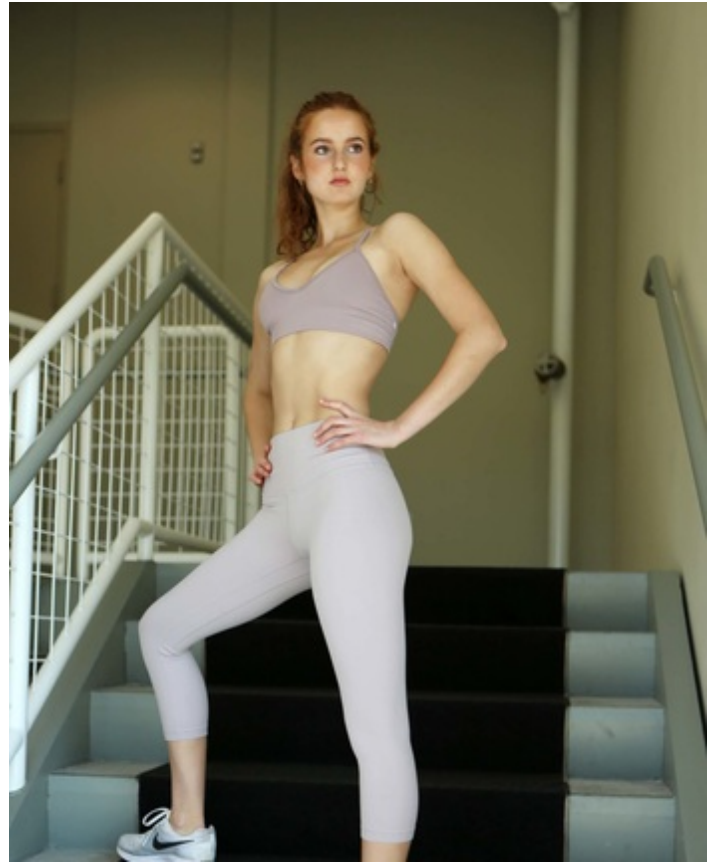

HEIGHT 5' 9.5" DRESS SIZE 2-4 BUST 32 B WAIST 24" HIPS 36" HAIR RED  
EYES HAZEL SHOES 8 LOCATION LOCAL

HEIGHT 5' 9.5" DRESS SIZE 2-4 BUST 32 B WAIST 24" HIPS 36" HAIR RED  
EYES HAZEL SHOES 8 LOCATION LOCAL