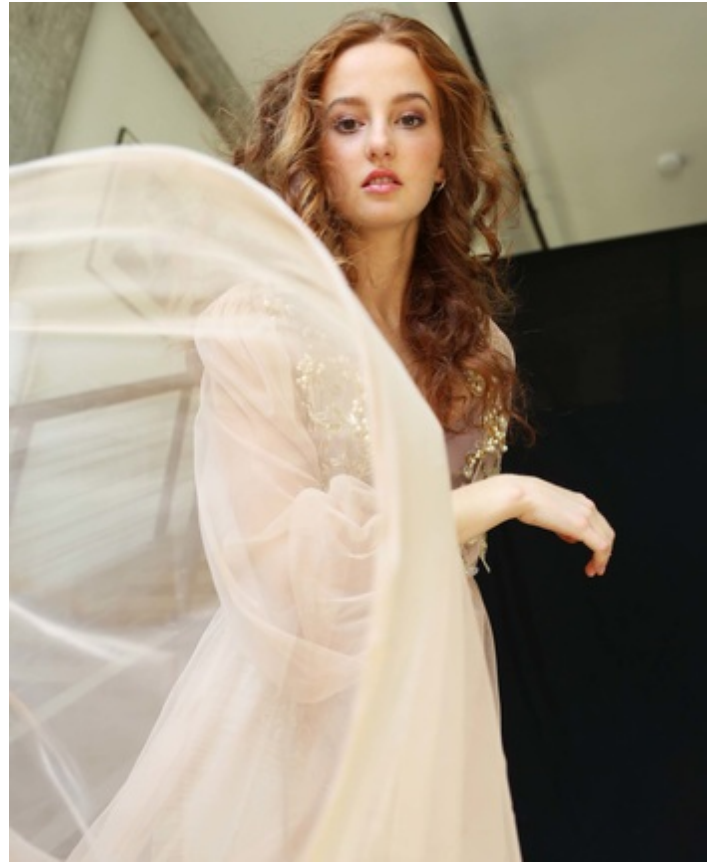

HEIGHT 5' 9.5" DRESS SIZE 2-4 BUST 32 B WAIST 24" HIPS 36" HAIR RED  
EYES HAZEL SHOES 8 LOCATION LOCAL

HEIGHT 5' 9.5" DRESS SIZE 2-4 BUST 32 B WAIST 24" HIPS 36" HAIR RED  
EYES HAZEL SHOES 8 LOCATION LOCAL