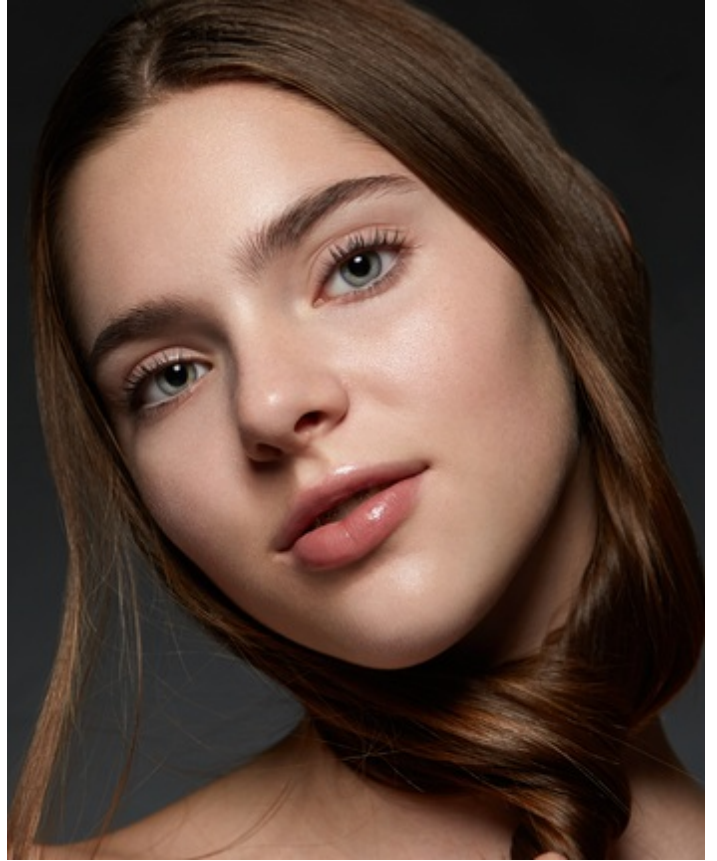

HEIGHT 5' 6.5" DRESS SIZE 4 BUST 33 WAIST 26" HIPS 36" HAIR BROWN EYES BLUE  
SHOES 8

HEIGHT 5' 6.5" DRESS SIZE 4 BUST 33 WAIST 26" HIPS 36" HAIR BROWN EYES BLUE  
SHOES 8

HEIGHT 5' 6.5" DRESS SIZE 4 BUST 33 WAIST 26" HIPS 36" HAIR BROWN EYES BLUE  
SHOES 8

HEIGHT 5' 6.5" DRESS SIZE 4 BUST 33 WAIST 26" HIPS 36" HAIR BROWN EYES BLUE SHOES 8