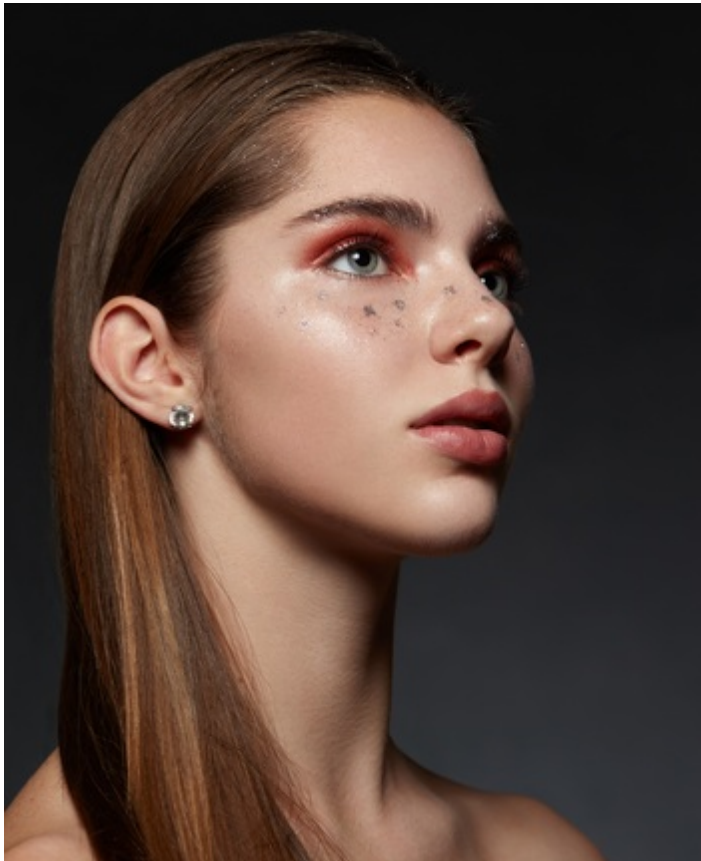

HEIGHT 5' 6.5" DRESS SIZE 4 BUST 33 WAIST 26" HIPS 36" HAIR BROWN EYES BLUE  
SHOES 8

HEIGHT 5' 6.5" DRESS SIZE 4 BUST 33 WAIST 26" HIPS 36" HAIR BROWN EYES BLUE  
SHOES 8

HEIGHT 5' 6.5" DRESS SIZE 4 BUST 33 WAIST 26" HIPS 36" HAIR BROWN EYES BLUE  
SHOES 8

HEIGHT 5' 6.5" DRESS SIZE 4 BUST 33 WAIST 26" HIPS 36" HAIR BROWN EYES BLUE SHOES 8