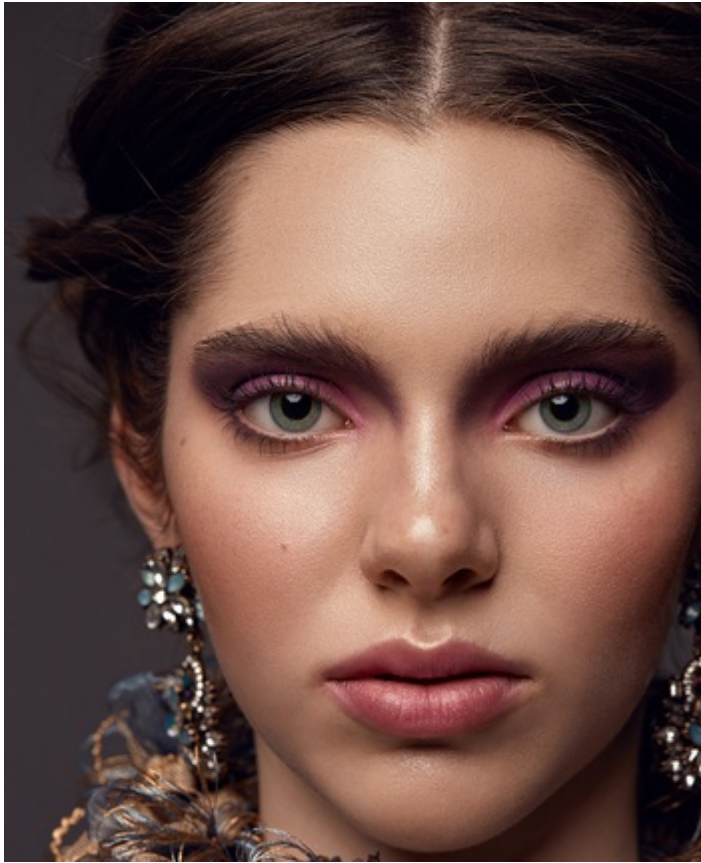

HEIGHT 5' 6.5" DRESS SIZE 4 BUST 33 WAIST 26" HIPS 36" HAIR BROWN EYES BLUE  
SHOES 8

HEIGHT 5' 6.5" DRESS SIZE 4 BUST 33 WAIST 26" HIPS 36" HAIR BROWN EYES BLUE  
SHOES 8

HEIGHT 5' 6.5" DRESS SIZE 4 BUST 33 WAIST 26" HIPS 36" HAIR BROWN EYES BLUE  
SHOES 8

HEIGHT 5' 6.5" DRESS SIZE 4 BUST 33 WAIST 26" HIPS 36" HAIR BROWN EYES BLUE SHOES 8