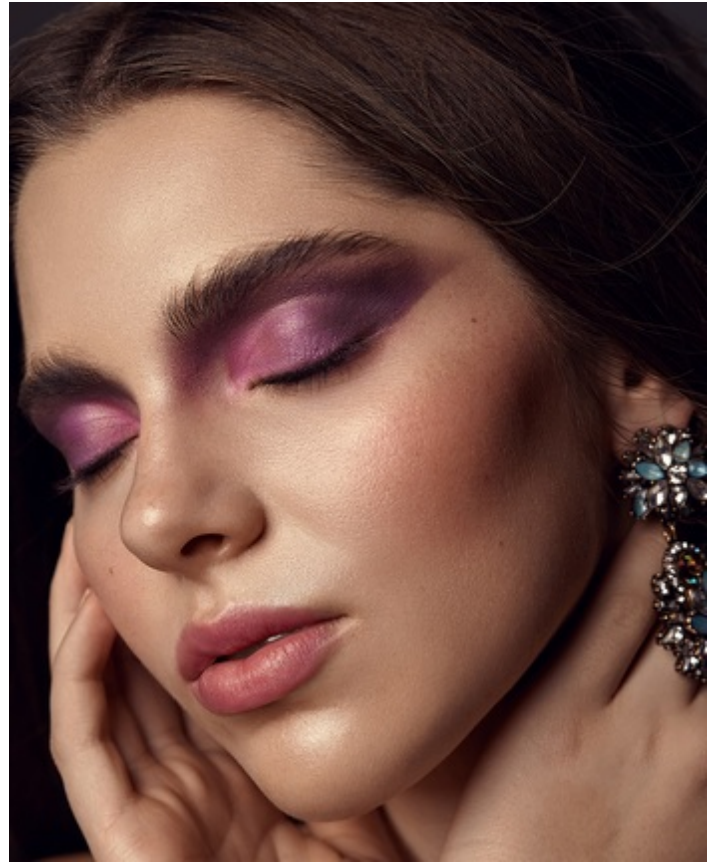

HEIGHT 5' 6.5" DRESS SIZE 4 BUST 33 WAIST 26" HIPS 36" HAIR BROWN EYES BLUE  
SHOES 8

HEIGHT 5' 6.5" DRESS SIZE 4 BUST 33 WAIST 26" HIPS 36" HAIR BROWN EYES BLUE  
SHOES 8

HEIGHT 5' 6.5" DRESS SIZE 4 BUST 33 WAIST 26" HIPS 36" HAIR BROWN EYES BLUE  
SHOES 8

HEIGHT 5' 6.5" DRESS SIZE 4 BUST 33 WAIST 26" HIPS 36" HAIR BROWN EYES BLUE SHOES 8