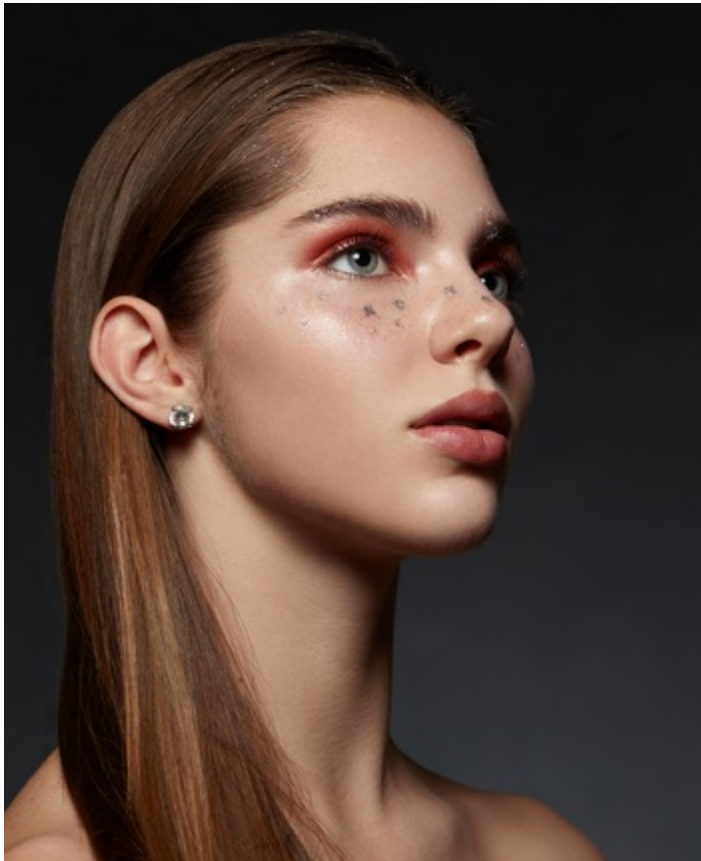

HEIGHT 5' 6.5" DRESS SIZE 0-2 BUST 33 WAIST 26" HIPS 36" HAIR BROWN
EYES BLUE SHOES 8

HEIGHT 5' 6.5" DRESS SIZE 0-2 BUST 33 WAIST 26" HIPS 36" HAIR BROWN
EYES BLUE SHOES 8

HEIGHT 5' 6.5" DRESS SIZE 0-2 BUST 33 WAIST 26" HIPS 36" HAIR BROWN
EYES BLUE SHOES 8

HEIGHT 5' 6.5" DRESS SIZE 0-2 BUST 33 WAIST 26" HIPS 36" HAIR BROWN
EYES BLUE SHOES 8