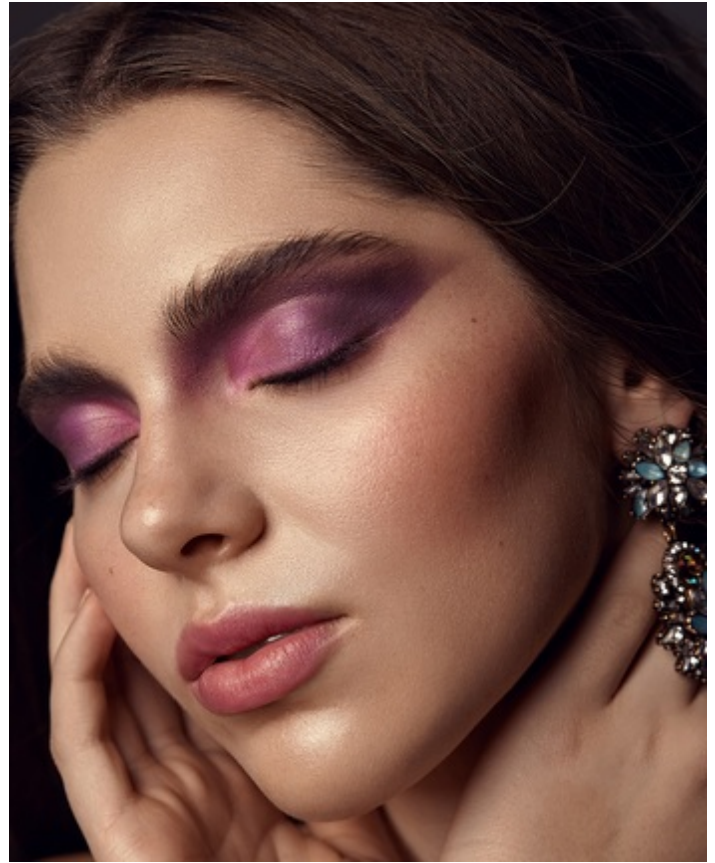

HEIGHT 5' 6.5" DRESS SIZE 0-2 BUST 33 WAIST 26" HIPS 36" HAIR BROWN
EYES BLUE SHOES 8

HEIGHT 5' 6.5" DRESS SIZE 0-2 BUST 33 WAIST 26" HIPS 36" HAIR BROWN
EYES BLUE SHOES 8

HEIGHT 5' 6.5" DRESS SIZE 0-2 BUST 33 WAIST 26" HIPS 36" HAIR BROWN
EYES BLUE SHOES 8

HEIGHT 5' 6.5" DRESS SIZE 0-2 BUST 33 WAIST 26" HIPS 36" HAIR BROWN
EYES BLUE SHOES 8