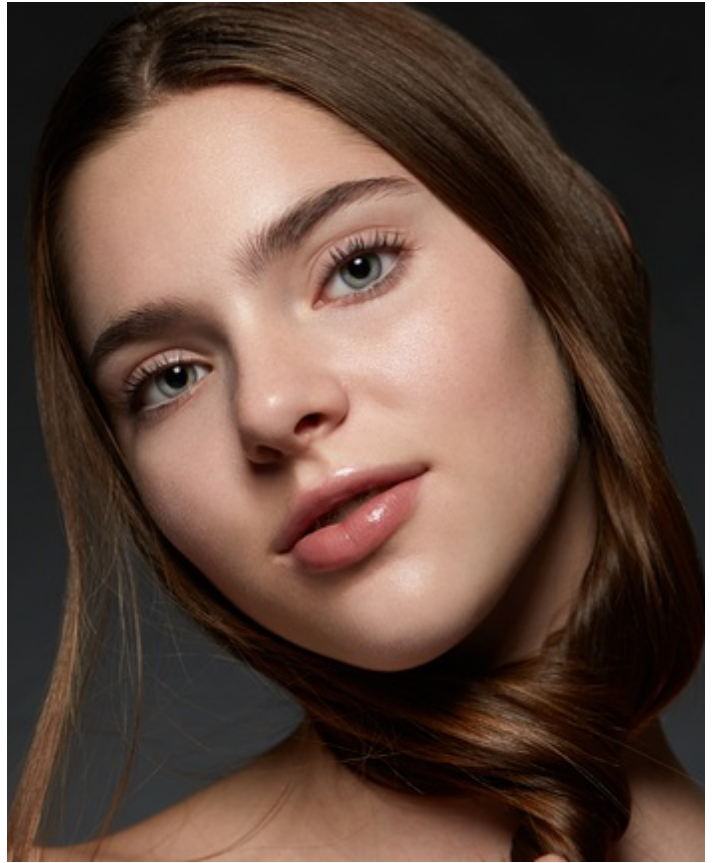

HEIGHT 5' 6.5" DRESS SIZE 0-2 BUST 33 WAIST 26" HIPS 36" HAIR BROWN
EYES BLUE SHOES 8

HEIGHT 5' 6.5" DRESS SIZE 0-2 BUST 33 WAIST 26" HIPS 36" HAIR BROWN
EYES BLUE SHOES 8

HEIGHT 5' 6.5" DRESS SIZE 0-2 BUST 33 WAIST 26" HIPS 36" HAIR BROWN
EYES BLUE SHOES 8

HEIGHT 5' 6.5" DRESS SIZE 0-2 BUST 33 WAIST 26" HIPS 36" HAIR BROWN
EYES BLUE SHOES 8