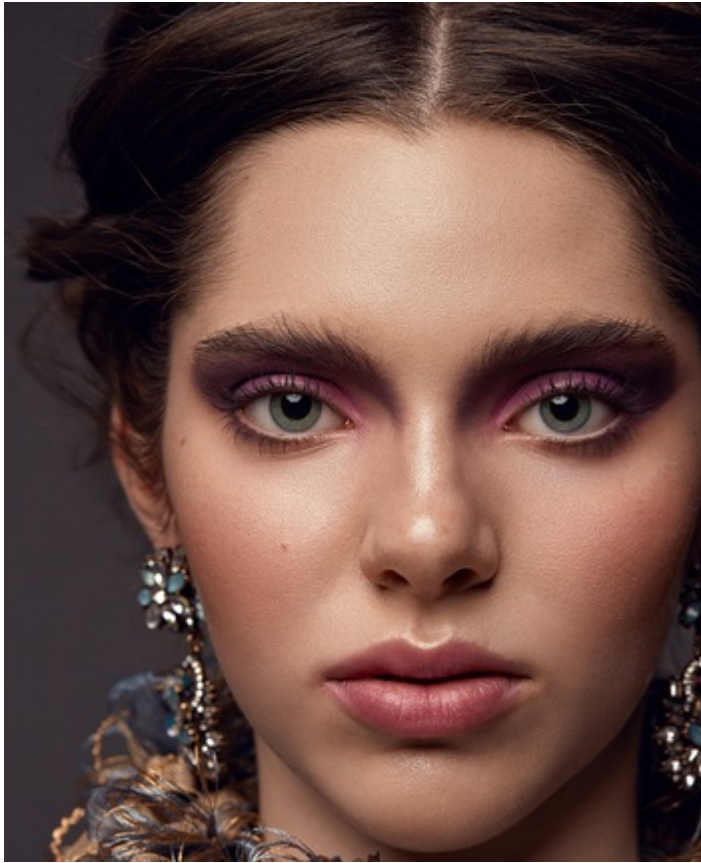

HEIGHT 5' 6.5" DRESS SIZE 0-2 BUST 33 WAIST 26" HIPS 36" HAIR BROWN
EYES BLUE SHOES 8

HEIGHT 5' 6.5" DRESS SIZE 0-2 BUST 33 WAIST 26" HIPS 36" HAIR BROWN
EYES BLUE SHOES 8

HEIGHT 5' 6.5" DRESS SIZE 0-2 BUST 33 WAIST 26" HIPS 36" HAIR BROWN
EYES BLUE SHOES 8

HEIGHT 5' 6.5" DRESS SIZE 0-2 BUST 33 WAIST 26" HIPS 36" HAIR BROWN
EYES BLUE SHOES 8