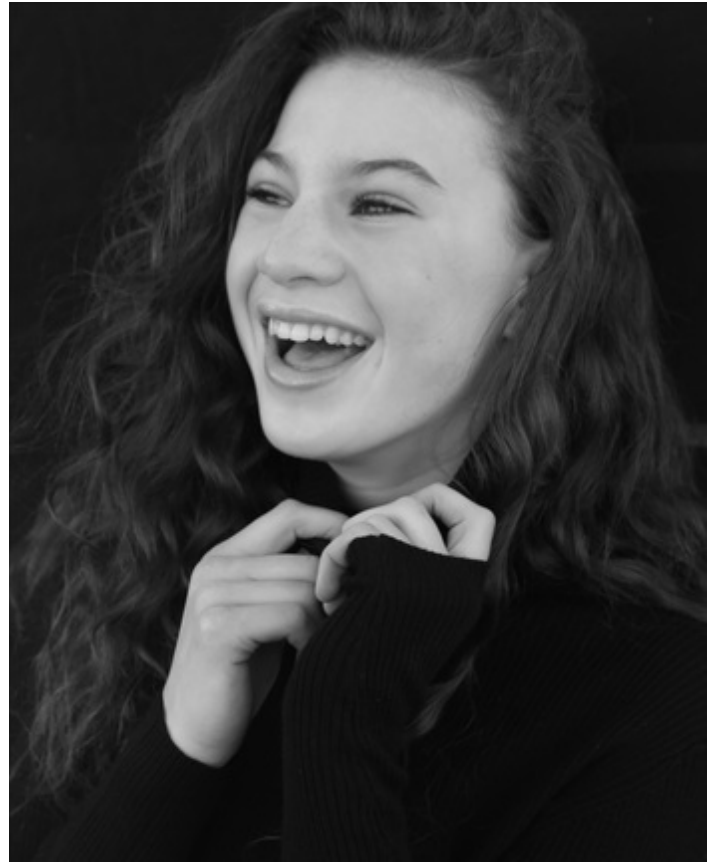

HEIGHT 5' 6.5" DRESS SIZE 4 SHIRT 12 BUST 34 WAIST 26" HIPS 36" HAIR BROWN
EYES HAZEL SHOES 8.5

HEIGHT 5' 6.5" DRESS SIZE 4 SHIRT 12 BUST 34 WAIST 26" HIPS 36" HAIR BROWN
EYES HAZEL SHOES 8.5

HEIGHT 5' 6.5" DRESS SIZE 4 SHIRT 12 BUST 34 WAIST 26" HIPS 36" HAIR BROWN
EYES HAZEL SHOES 8.5