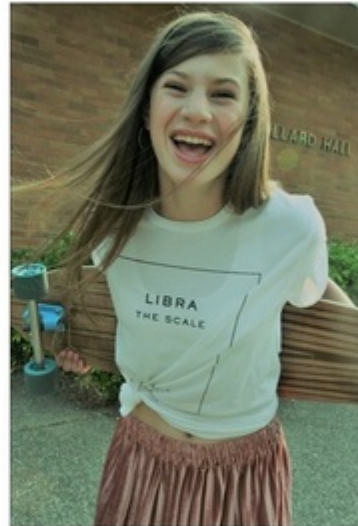

HEIGHT 5' 6.5" DRESS SIZE 4 SHIRT 12 BUST 34 WAIST 26" HIPS 36" HAIR BROWN
EYES HAZEL SHOES 8.5

HEIGHT 5' 6.5" DRESS SIZE 4 SHIRT 12 BUST 34 WAIST 26" HIPS 36" HAIR BROWN
EYES HAZEL SHOES 8.5

HEIGHT 5' 6.5" DRESS SIZE 4 SHIRT 12 BUST 34 WAIST 26" HIPS 36" HAIR BROWN
EYES HAZEL SHOES 8.5