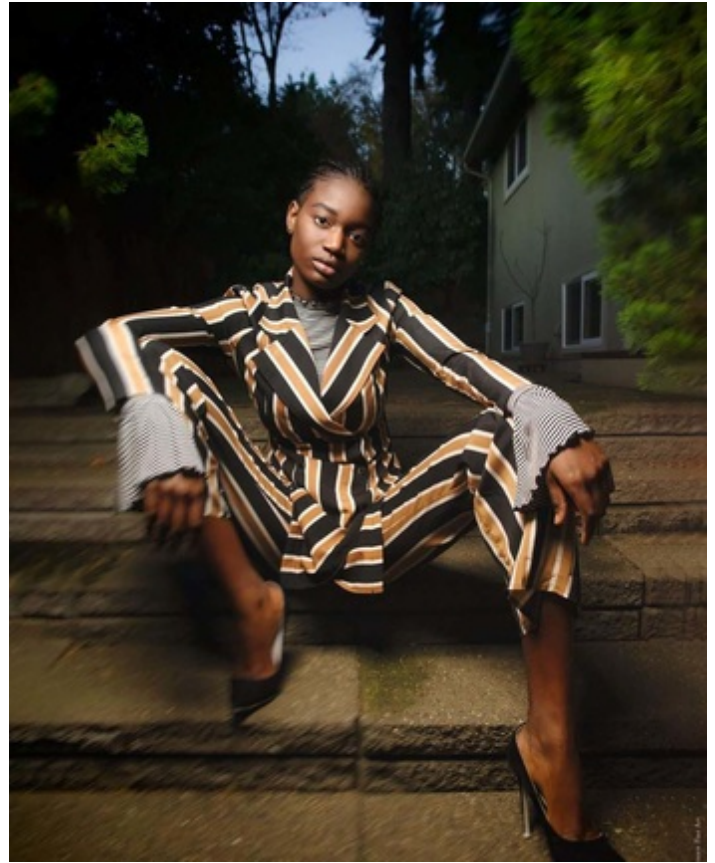

HEIGHT 5' 10.5" DRESS SIZE 2-4 BUST 32 C WAIST 25.5" HIPS 35.5" HAIR BLACK
EYES BROWN SHOES 10 LOCATION LOCAL

HEIGHT 5' 10.5" DRESS SIZE 2-4 BUST 32 C WAIST 25.5" HIPS 35.5" HAIR BLACK
EYES BROWN SHOES 10 LOCATION LOCAL