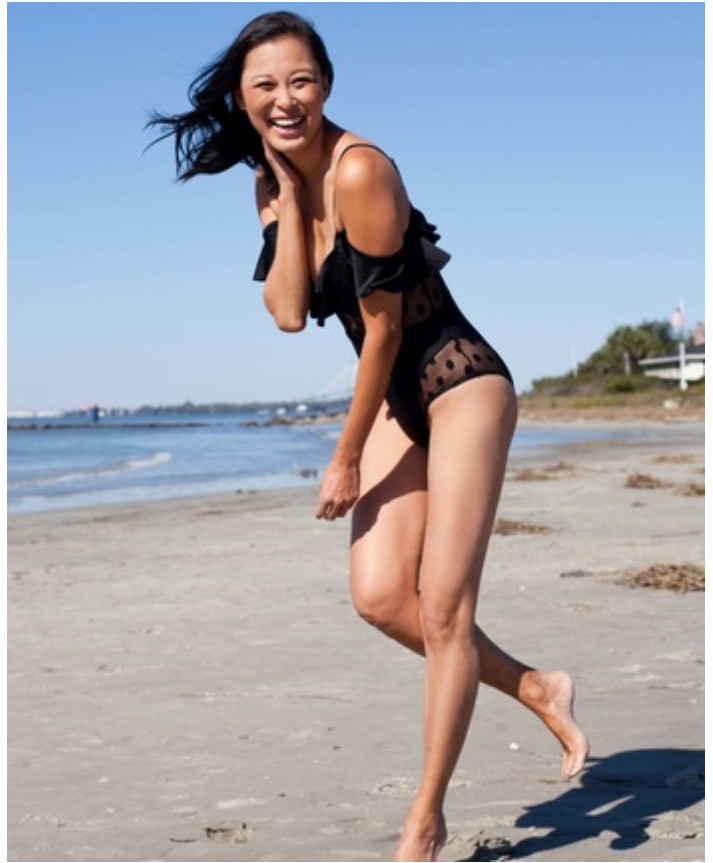

HEIGHT 5' 9" DRESS SIZE 4 BUST 34 B WAIST 25" HIPS 36" HAIR DARK BROWN
EYES BROWN SHOES 7.5 LOCATION EAST COAST

TRUNK CLUB
A NORDSTROM COMPANY