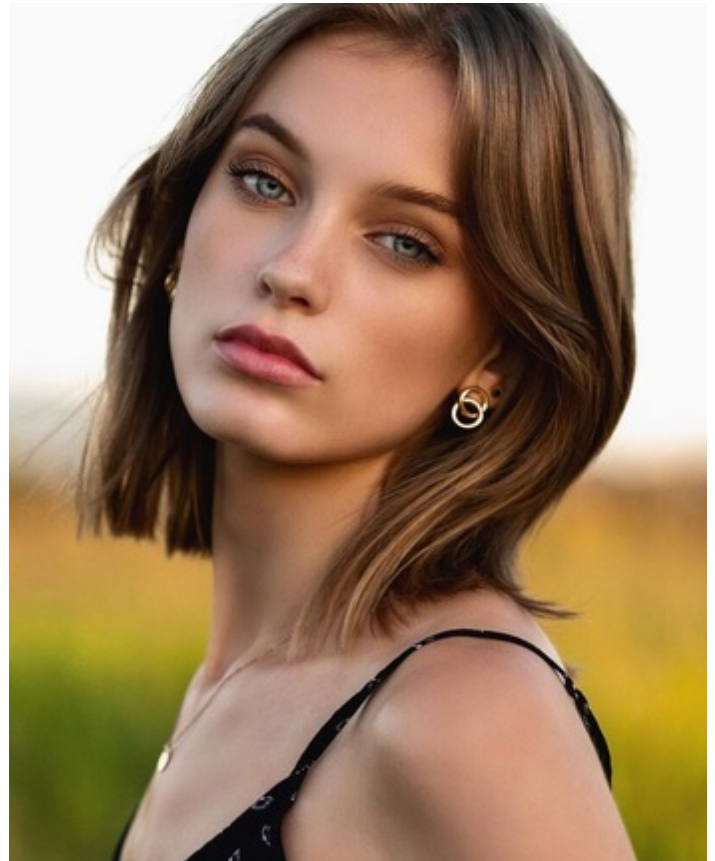

HEIGHT 5' 8.5" DRESS SIZE 0-2 BUST 32 WAIST 24" HIPS 34" HAIR LT. BROWN  
EYES BLUE SHOES 8.5 LOCATION INTERNATIONAL

HEIGHT 5' 8.5" DRESS SIZE 0-2 BUST 32 WAIST 24" HIPS 34" HAIR LT. BROWN  
EYES BLUE SHOES 8.5 LOCATION INTERNATIONAL