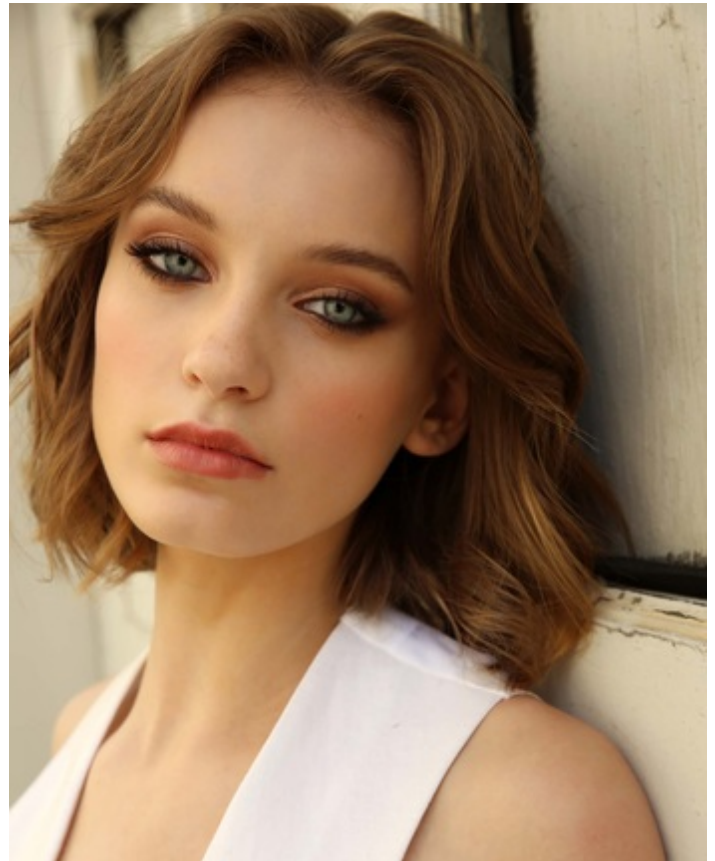

HEIGHT 5' 8.5" DRESS SIZE 0-2 BUST 32 WAIST 24" HIPS 34" HAIR LT. BROWN
EYES BLUE SHOES 8.5 LOCATION INTERNATIONAL