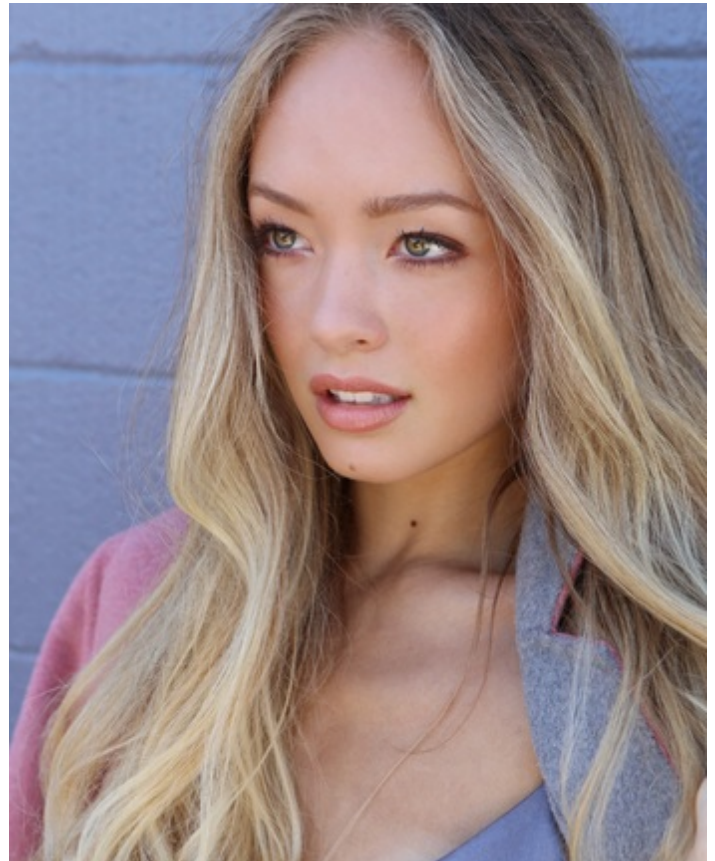

HEIGHT 5' 7" DRESS SIZE 0-2 BUST 32 B/C WAIST 24" HIPS 33.5" HAIR DARK BLONDE  
EYES BLUE-GREEN SHOES 8 LOCATION LOCAL

HEIGHT 5' 7" DRESS SIZE 0-2 BUST 32 B/C WAIST 24" HIPS 33.5" HAIR DARK BLONDE  
EYES BLUE-GREEN SHOES 8 LOCATION LOCAL

HEIGHT 5' 7" DRESS SIZE 0-2 BUST 32 B/C WAIST 24" HIPS 33.5" HAIR DARK BLONDE  
EYES BLUE-GREEN SHOES 8 LOCATION LOCAL