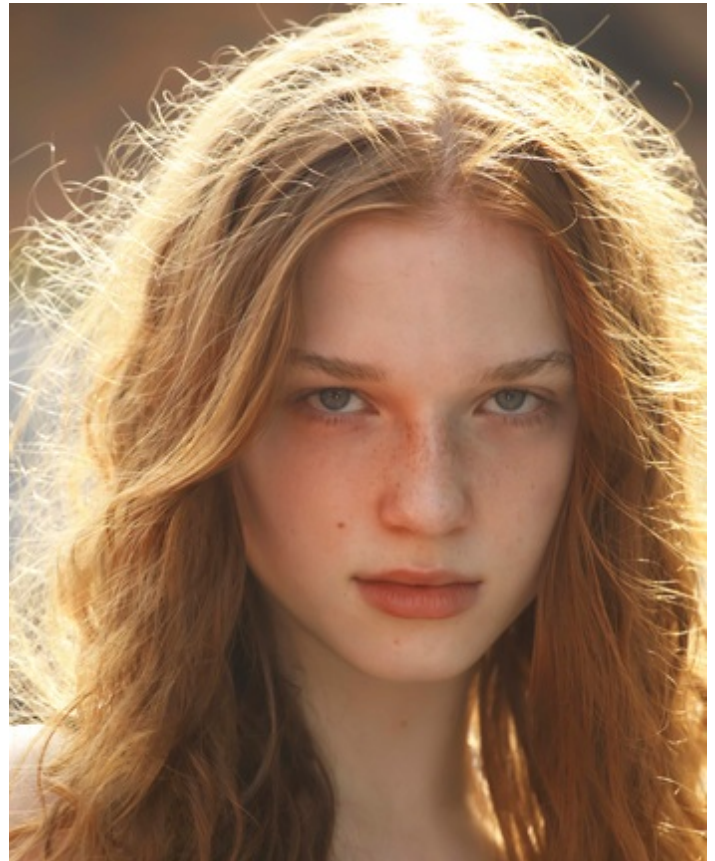

HEIGHT 5' 10" DRESS SIZE 4 BUST 34 WAIST 26" HIPS 36" HAIR STRAWBERRY BLONDE  
EYES BLUE SHOES 10 LOCATION LOCAL

HEIGHT 5' 10" DRESS SIZE 4 BUST 34 WAIST 26" HIPS 36" HAIR STRAWBERRY BLONDE  
EYES BLUE SHOES 10 LOCATION LOCAL

Jump suit: JACKALOPELAND

Eyeshadow: MAC Cosmetics  
Paint stick Primary Yellow  
Lipstick: MAC Cosmetics  
Sandy B

HEIGHT 5' 10" DRESS SIZE 4 BUST 34 WAIST 26" HIPS 36" HAIR STRAWBERRY BLONDE  
EYES BLUE SHOES 10 LOCATION LOCAL