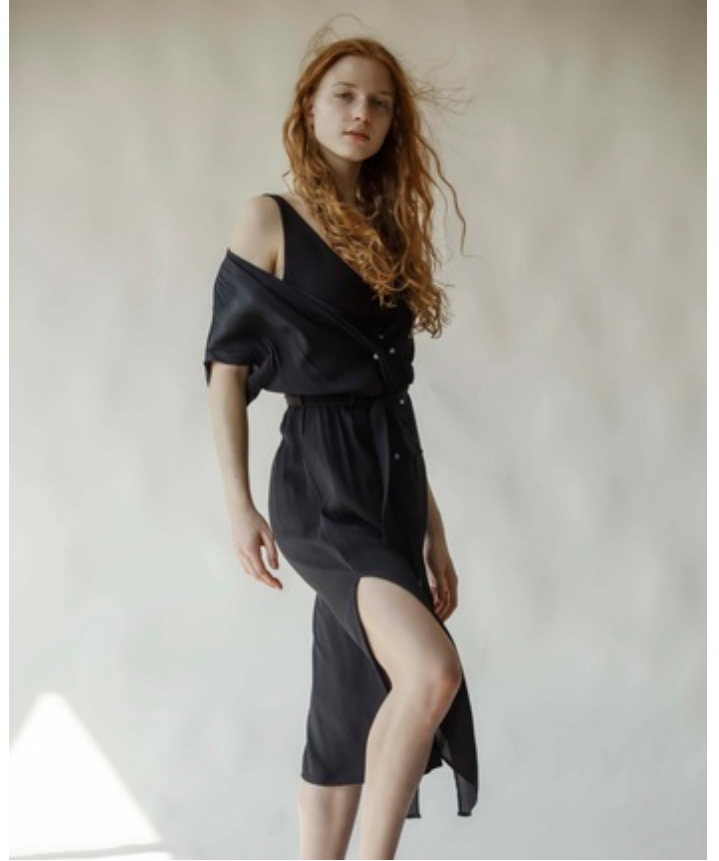

HEIGHT 5' 10" DRESS SIZE 4 BUST 34 WAIST 26" HIPS 36" HAIR STRAWBERRY BLONDE  
EYES BLUE SHOES 10 LOCATION LOCAL

HEIGHT 5' 10" DRESS SIZE 4 BUST 34 WAIST 26" HIPS 36" HAIR STRAWBERRY BLONDE  
EYES BLUE SHOES 10 LOCATION LOCAL

Jump suit: JACKALOPELAND

Eyeshadow: MAC Cosmetics  
Paint stick Primary Yellow  
Lipstick: MAC Cosmetics  
Sandy B

HEIGHT 5' 10" DRESS SIZE 4 BUST 34 WAIST 26" HIPS 36" HAIR STRAWBERRY BLONDE  
EYES BLUE SHOES 10 LOCATION LOCAL