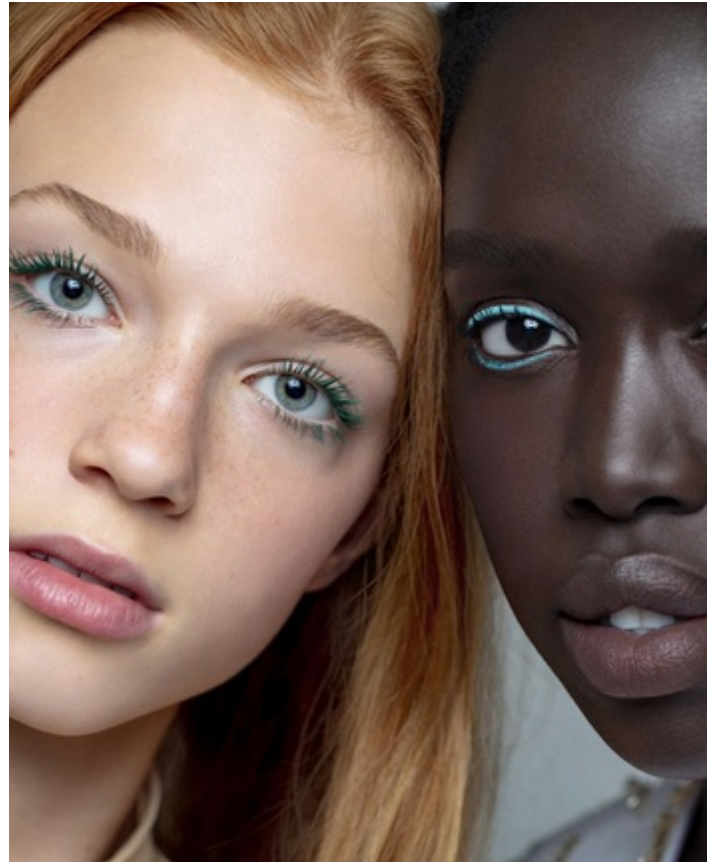

HEIGHT 5' 10" DRESS SIZE 4 BUST 34 WAIST 26" HIPS 36" HAIR STRAWBERRY BLONDE  
EYES BLUE SHOES 10 LOCATION LOCAL

HEIGHT 5' 10" DRESS SIZE 4 BUST 34 WAIST 26" HIPS 36" HAIR STRAWBERRY BLONDE  
EYES BLUE SHOES 10 LOCATION LOCAL

Jump suit: JACKALOPELAND

Eyeshadow: MAC Cosmetics  
Paint stick Primary Yellow  
Lipstick: MAC Cosmetics  
Sandy B

HEIGHT 5' 10" DRESS SIZE 4 BUST 34 WAIST 26" HIPS 36" HAIR STRAWBERRY BLONDE  
EYES BLUE SHOES 10 LOCATION LOCAL