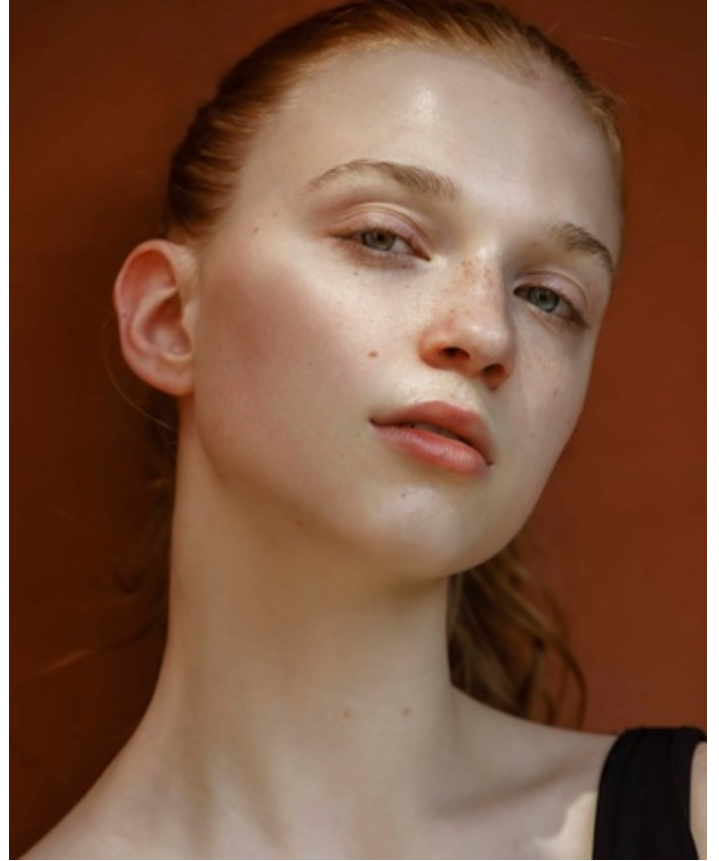

HEIGHT 5' 10" DRESS SIZE 4 BUST 34 WAIST 26" HIPS 36" HAIR STRAWBERRY BLONDE  
EYES BLUE SHOES 10 LOCATION LOCAL

HEIGHT 5' 10" DRESS SIZE 4 BUST 34 WAIST 26" HIPS 36" HAIR STRAWBERRY BLONDE  
EYES BLUE SHOES 10 LOCATION LOCAL

Jump suit: JACKALOPELAND

Eyeshadow: MAC Cosmetics  
Paint stick Primary Yellow  
Lipstick: MAC Cosmetics  
Sandy B

HEIGHT 5' 10" DRESS SIZE 4 BUST 34 WAIST 26" HIPS 36" HAIR STRAWBERRY BLONDE  
EYES BLUE SHOES 10 LOCATION LOCAL