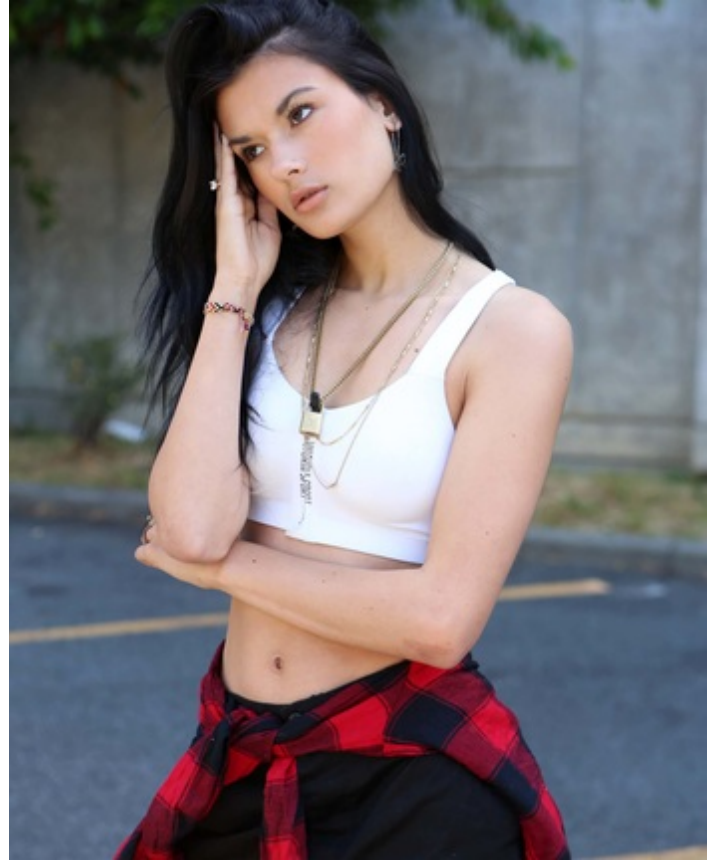

HEIGHT 5' 9.5" DRESS SIZE 2 BUST 32 B WAIST 24" HIPS 35" HAIR BLACK
EYES BROWN SHOES 10 LOCATION LOCAL

HEIGHT 5' 9.5" DRESS SIZE 2 BUST 32 B WAIST 24" HIPS 35" HAIR BLACK
EYES BROWN SHOES 10 LOCATION LOCAL