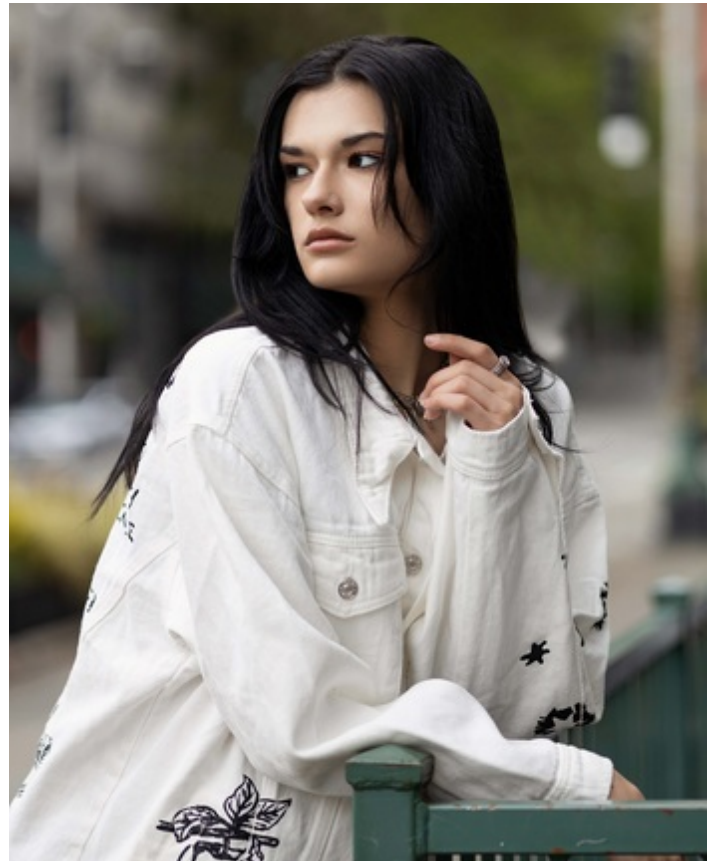

HEIGHT 5' 9.5" DRESS SIZE 2 BUST 32 B WAIST 24" HIPS 35" HAIR BLACK
EYES BROWN SHOES 10 LOCATION LOCAL

HEIGHT 5' 9.5" DRESS SIZE 2 BUST 32 B WAIST 24" HIPS 35" HAIR BLACK
EYES BROWN SHOES 10 LOCATION LOCAL