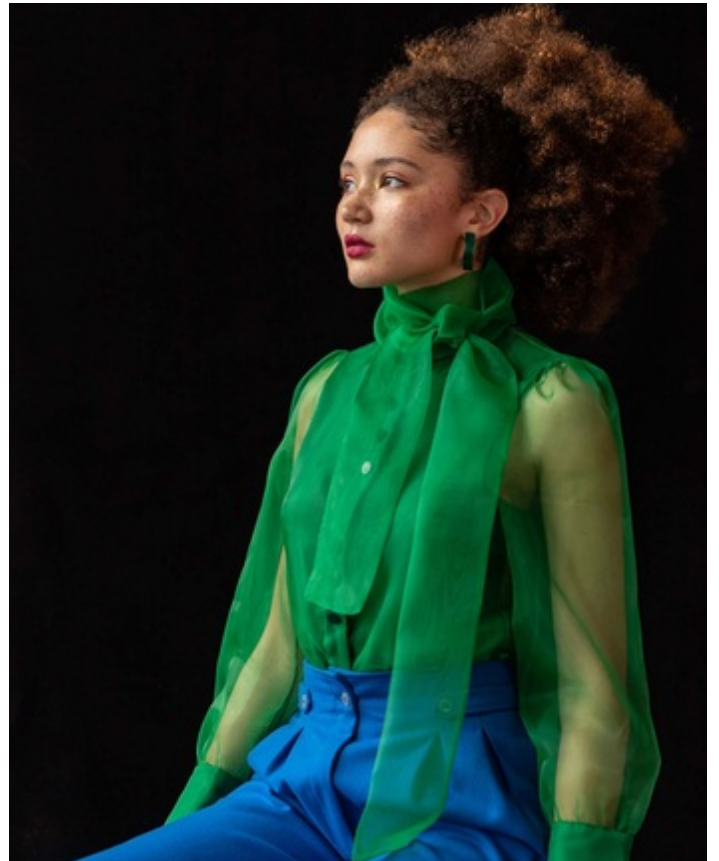

HEIGHT 5' 9" DRESS SIZE 2-4 BUST 32 B/C WAIST 24" HIPS 35.5" HAIR BROWN  
EYES BROWN SHOES 9 LOCATION LOCAL

HEIGHT 5' 9" DRESS SIZE 2-4 BUST 32 B/C WAIST 24" HIPS 35.5" HAIR BROWN  
EYES BROWN SHOES 9 LOCATION LOCAL