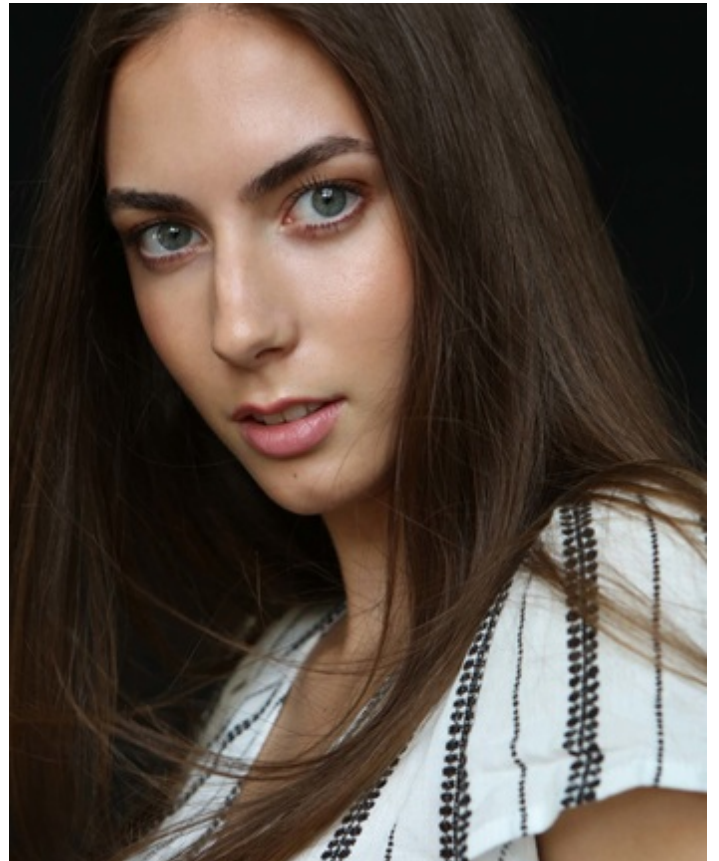

HEIGHT 5' 9.5" DRESS SIZE 2-4 BUST 32 B WAIST 24" HIPS 35.5" HAIR BROWN
EYES BLUE SHOES 9.5 LOCATION LOCAL

HEIGHT 5' 9.5" DRESS SIZE 2-4 BUST 32 B WAIST 24" HIPS 35.5" HAIR BROWN
EYES BLUE SHOES 9.5 LOCATION LOCAL

HEIGHT 5' 9.5" DRESS SIZE 2-4 BUST 32 B WAIST 24" HIPS 35.5" HAIR BROWN
EYES BLUE SHOES 9.5 LOCATION LOCAL