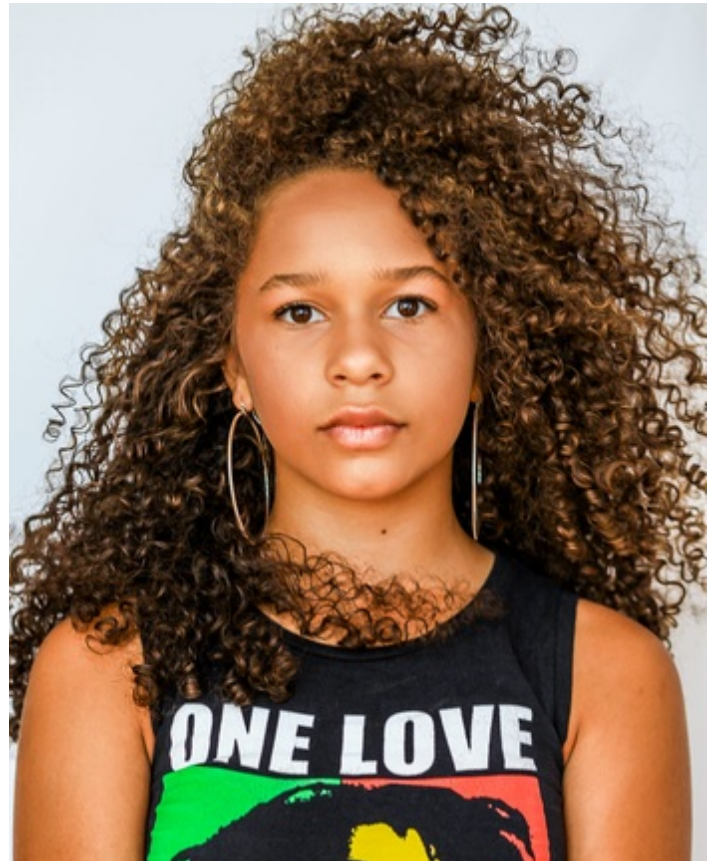

HEIGHT 5' 9" DRESS SIZE 2-3 BUST 34 B WAIST 30" HIPS 36" HAIR BROWN  
EYES BROWN SHOES 10

HEIGHT 5' 9" DRESS SIZE 2-3 BUST 34 B WAIST 30" HIPS 36" HAIR BROWN  
EYES BROWN SHOES 10

HEIGHT 5' 9" DRESS SIZE 2-3 BUST 34 B WAIST 30" HIPS 36" HAIR BROWN  
EYES BROWN SHOES 10

HEIGHT 5' 9" DRESS SIZE 2-3 BUST 34 B WAIST 30" HIPS 36" HAIR BROWN  
EYES BROWN SHOES 10