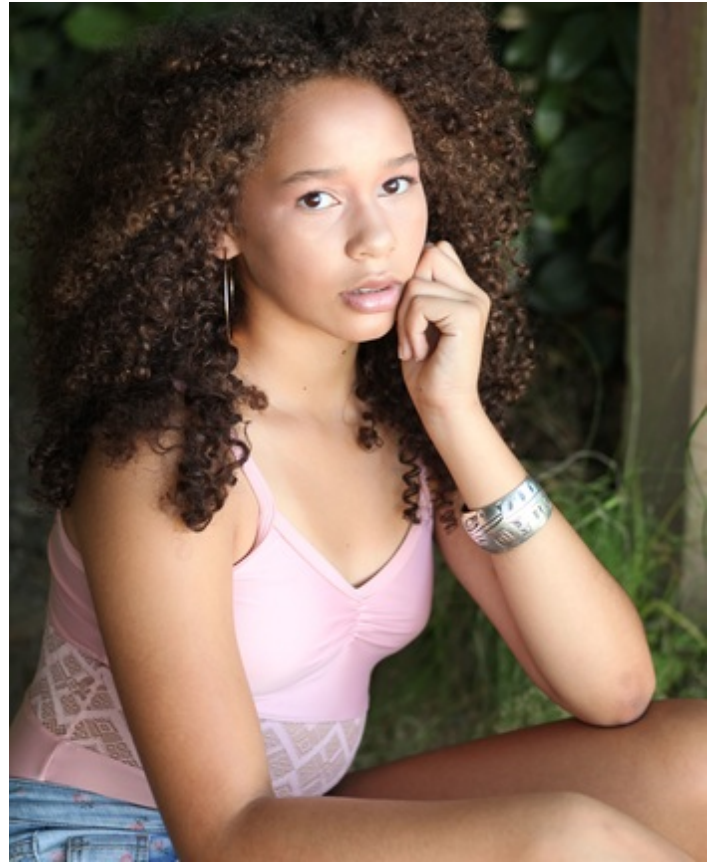

HEIGHT 5' 9" DRESS SIZE 2-3 BUST 34 B WAIST 30" HIPS 36" HAIR BROWN  
EYES BROWN SHOES 10

HEIGHT 5' 9" DRESS SIZE 2-3 BUST 34 B WAIST 30" HIPS 36" HAIR BROWN  
EYES BROWN SHOES 10

HEIGHT 5' 9" DRESS SIZE 2-3 BUST 34 B WAIST 30" HIPS 36" HAIR BROWN  
EYES BROWN SHOES 10

HEIGHT 5' 9" DRESS SIZE 2-3 BUST 34 B WAIST 30" HIPS 36" HAIR BROWN  
EYES BROWN SHOES 10