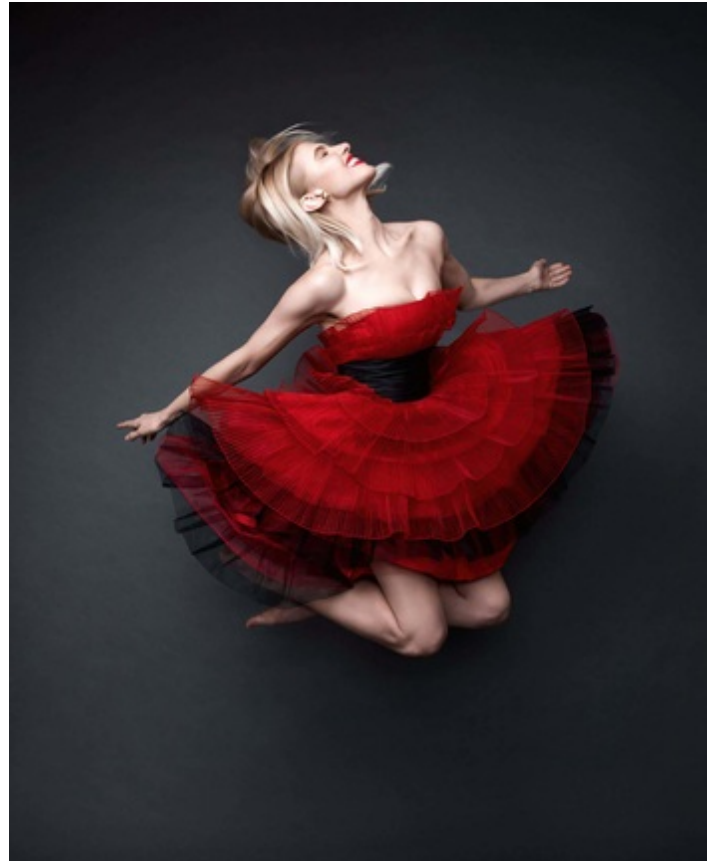

HEIGHT 5' 8" DRESS SIZE 0-2 BUST 32 B/C WAIST 23.5" HIPS 34" HAIR BLONDE
EYES BLUE SHOES 8 LOCATION LOCAL

HEIGHT 5' 8" DRESS SIZE 0-2 BUST 32 B/C WAIST 23.5" HIPS 34" HAIR BLONDE
EYES BLUE SHOES 8 LOCATION LOCAL