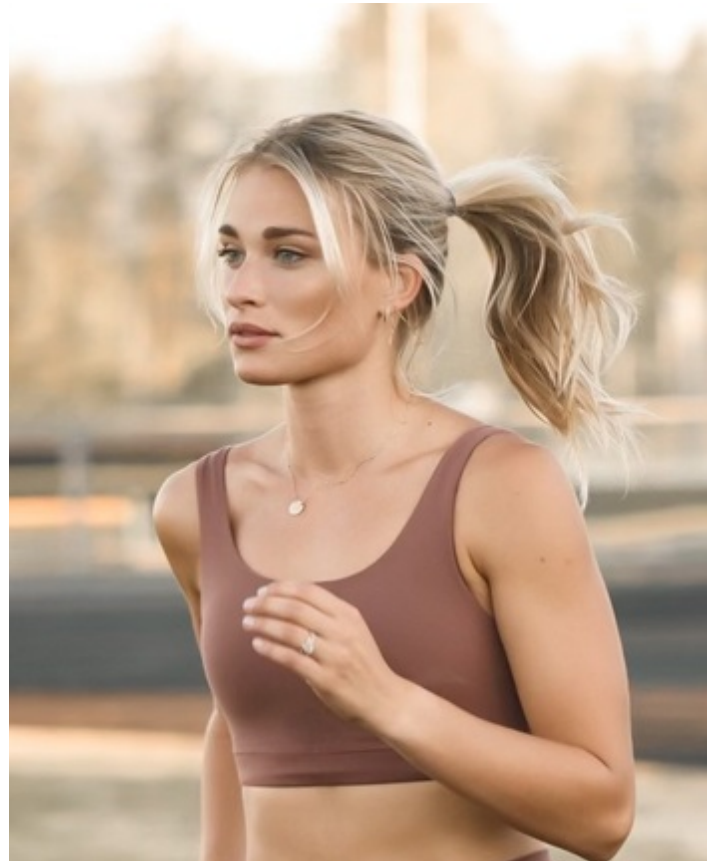

HEIGHT 5' 5.5" DRESS SIZE 2 BUST 32 A WAIST 24.5" HIPS 34.5" HAIR BLONDE
EYES BLUE SHOES 6.5 LOCATION LOCAL

HEIGHT 5' 5.5" DRESS SIZE 2 BUST 32 A WAIST 24.5" HIPS 34.5" HAIR BLONDE
EYES BLUE SHOES 6.5 LOCATION LOCAL