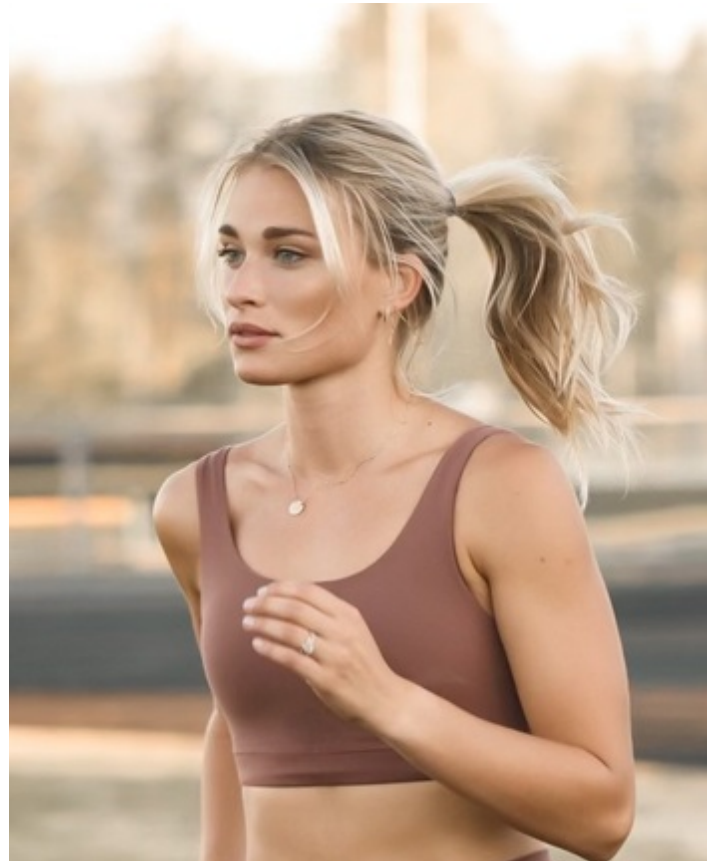

HEIGHT 5' 5.5" DRESS SIZE 2 BUST 32 A WAIST 24.5" HIPS 34.5" HAIR BLONDE  
EYES BLUE SHOES 6.5 LOCATION LOCAL

HEIGHT 5' 5.5" DRESS SIZE 2 BUST 32 A WAIST 24.5" HIPS 34.5" HAIR BLONDE  
EYES BLUE SHOES 6.5 LOCATION LOCAL