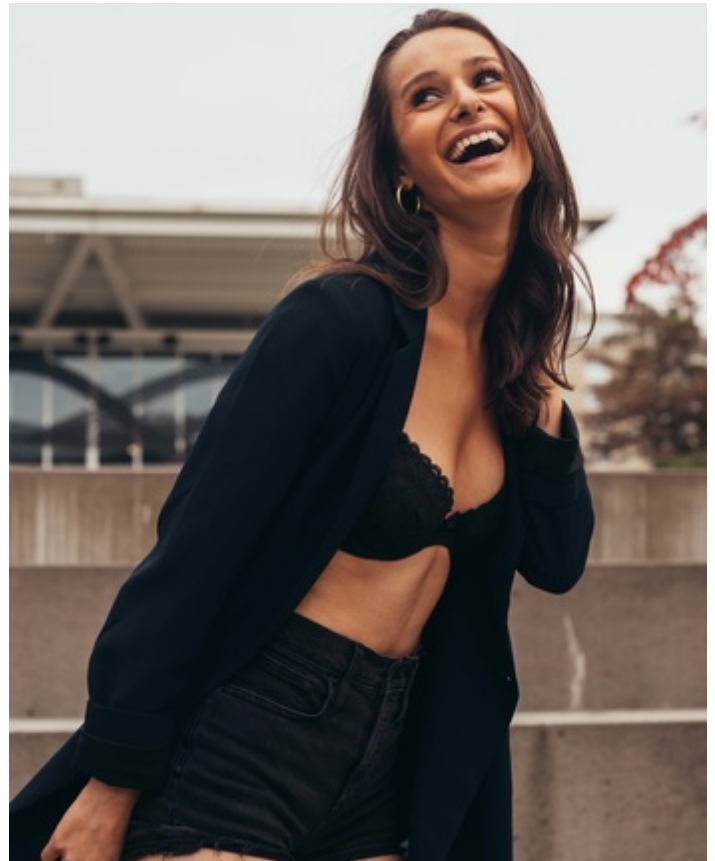

HEIGHT 5' 5" DRESS SIZE 0-2 BUST 32 A WAIST 23.5" HIPS 34" HAIR BROWN
EYES BROWN SHOES 6 LOCATION LOCAL

HEIGHT 5' 5" DRESS SIZE 0-2 BUST 32 A WAIST 23.5" HIPS 34" HAIR BROWN
EYES BROWN SHOES 6 LOCATION LOCAL