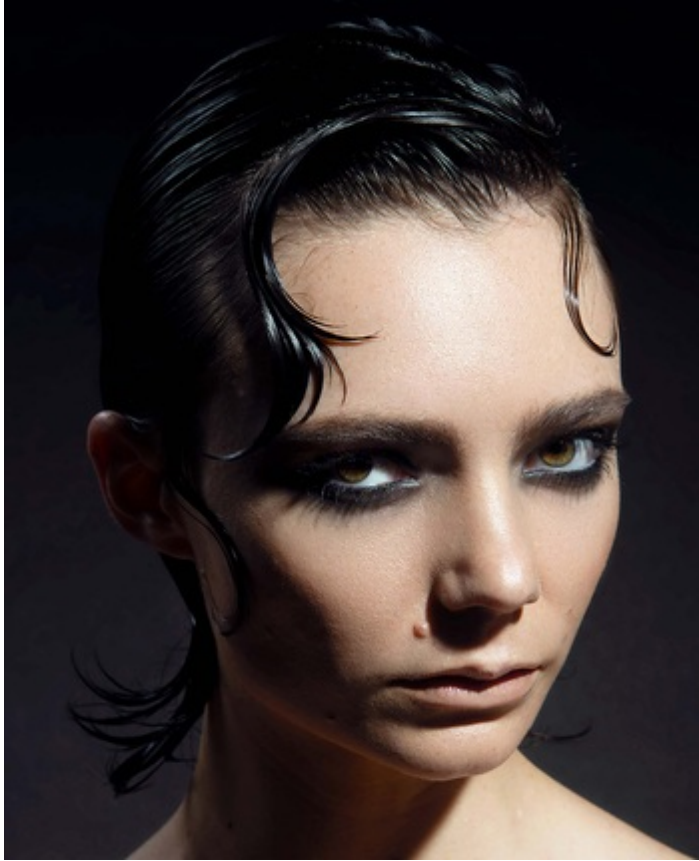

HEIGHT 5' 3.5" DRESS SIZE 0-2 BUST 32 WAIST 24" HIPS 34.5" HAIR DARK BROWN
EYES HAZEL SHOES 6 LOCATION LOCAL

HEIGHT 5' 3.5" DRESS SIZE 0-2 BUST 32 WAIST 24" HIPS 34.5" HAIR DARK BROWN
EYES HAZEL SHOES 6 LOCATION LOCAL

HEIGHT 5' 3.5" DRESS SIZE 0-2 BUST 32 WAIST 24" HIPS 34.5" HAIR DARK BROWN
EYES HAZEL SHOES 6 LOCATION LOCAL