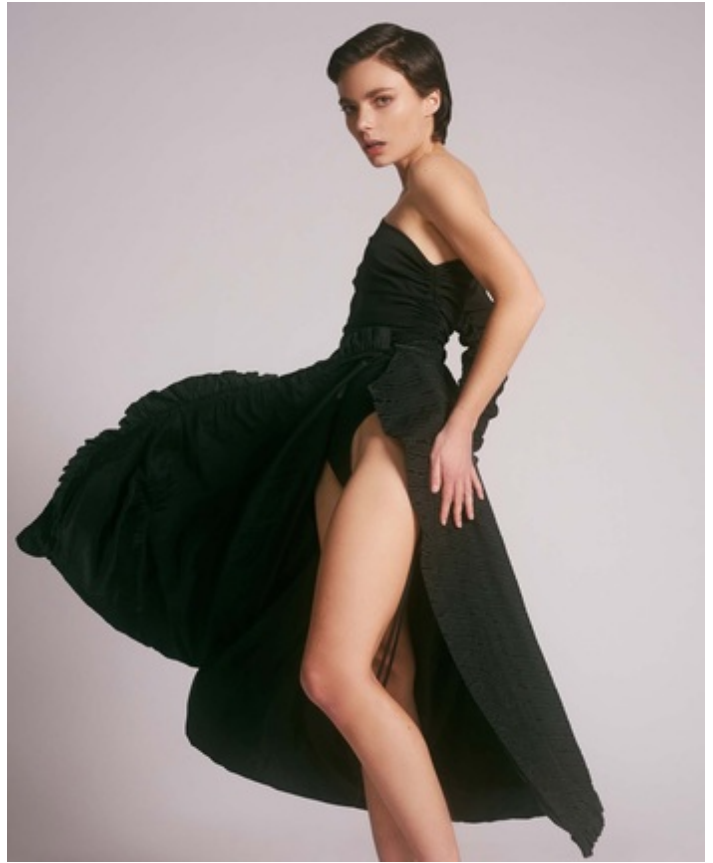

HEIGHT 5' 3.5" DRESS SIZE 0-2 BUST 32 WAIST 24" HIPS 34.5" HAIR DARK BROWN
EYES HAZEL SHOES 6 LOCATION LOCAL

HEIGHT 5' 3.5" DRESS SIZE 0-2 BUST 32 WAIST 24" HIPS 34.5" HAIR DARK BROWN
EYES HAZEL SHOES 6 LOCATION LOCAL

HEIGHT 5' 3.5" DRESS SIZE 0-2 BUST 32 WAIST 24" HIPS 34.5" HAIR DARK BROWN
EYES HAZEL SHOES 6 LOCATION LOCAL