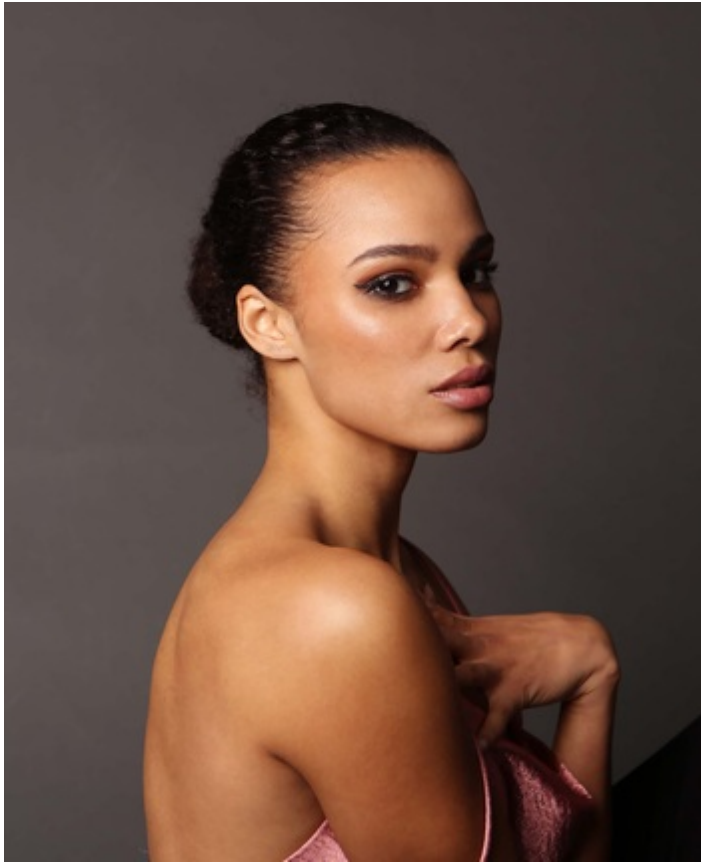

HEIGHT 5' 10.5" DRESS SIZE 2-4 BUST 32 C WAIST 26" HIPS 35.5" HAIR DARK BROWN
EYES BROWN SHOES 10 LOCATION LOCAL

HEIGHT 5' 10.5" DRESS SIZE 2-4 BUST 32 C WAIST 26" HIPS 35.5" HAIR DARK BROWN
EYES BROWN SHOES 10 LOCATION LOCAL

HEIGHT 5' 10.5" DRESS SIZE 2-4 BUST 32 C WAIST 26" HIPS 35.5" HAIR DARK BROWN
EYES BROWN SHOES 10 LOCATION LOCAL

Chalayia Fuller

HEIGHT 5' 10.5" DRESS SIZE 2-4 BUST 32 C WAIST 26" HIPS 35.5" HAIR DARK BROWN
EYES BROWN SHOES 10 LOCATION LOCAL