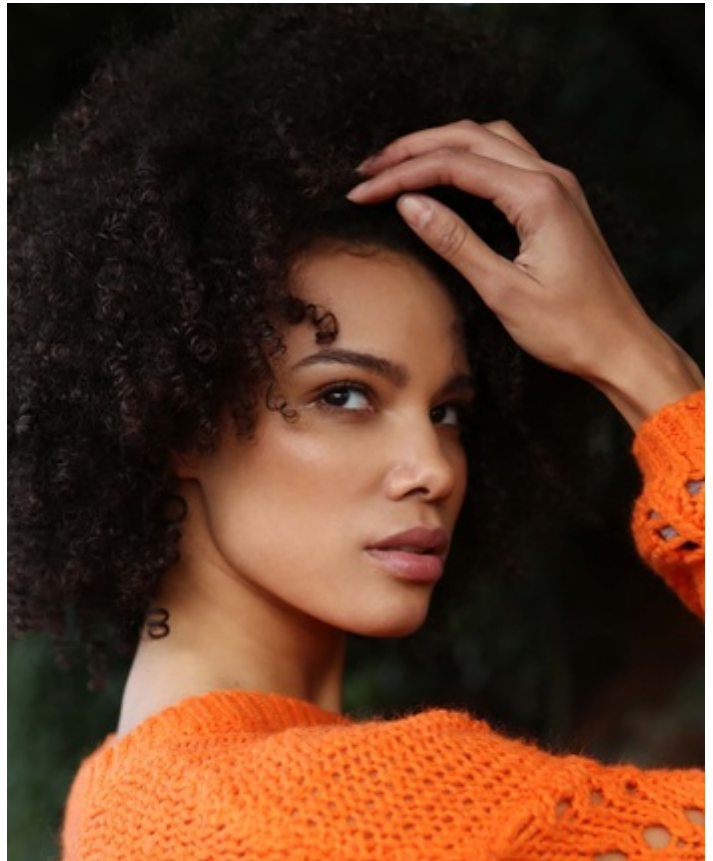

HEIGHT 5' 10.5" DRESS SIZE 2-4 BUST 32 C WAIST 26" HIPS 35.5" HAIR DARK BROWN
EYES BROWN SHOES 10 LOCATION LOCAL

HEIGHT 5' 10.5" DRESS SIZE 2-4 BUST 32 C WAIST 26" HIPS 35.5" HAIR DARK BROWN
EYES BROWN SHOES 10 LOCATION LOCAL

HEIGHT 5' 10.5" DRESS SIZE 2-4 BUST 32 C WAIST 26" HIPS 35.5" HAIR DARK BROWN
EYES BROWN SHOES 10 LOCATION LOCAL

Chalayia Fuller

HEIGHT 5' 10.5" DRESS SIZE 2-4 BUST 32 C WAIST 26" HIPS 35.5" HAIR DARK BROWN
EYES BROWN SHOES 10 LOCATION LOCAL