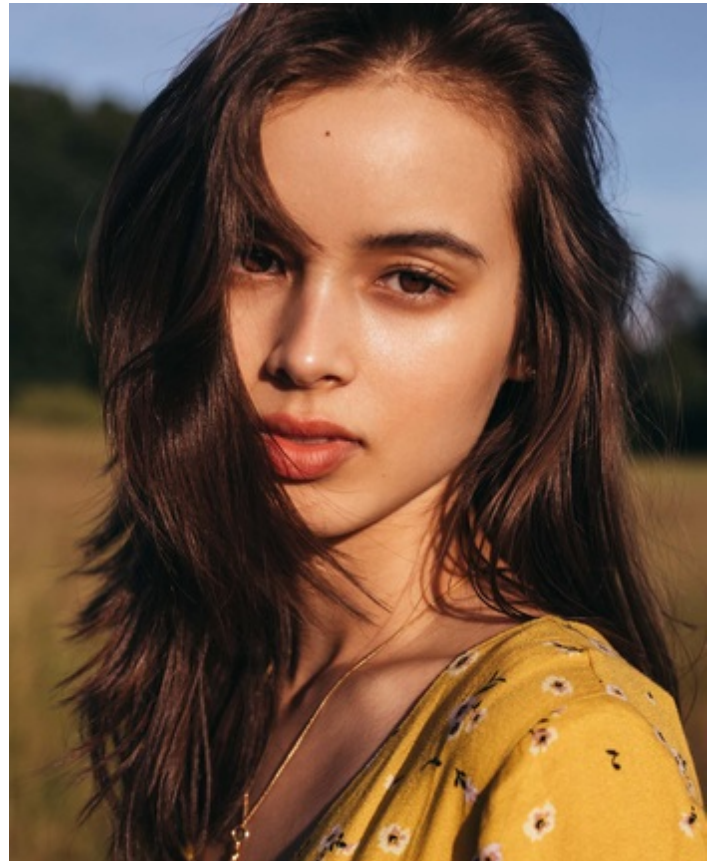

HEIGHT 5' 5.5" DRESS SIZE 0-2 BUST 32 A WAIST 22" HIPS 35" HAIR BROWN
EYES BROWN SHOES 6 LOCATION LOCAL

HEIGHT 5' 5.5" DRESS SIZE 0-2 BUST 32 A WAIST 22" HIPS 35" HAIR BROWN
EYES BROWN SHOES 6 LOCATION LOCAL

HEIGHT 5' 5.5" DRESS SIZE 0-2 BUST 32 A WAIST 22" HIPS 35" HAIR BROWN
EYES BROWN SHOES 6 LOCATION LOCAL