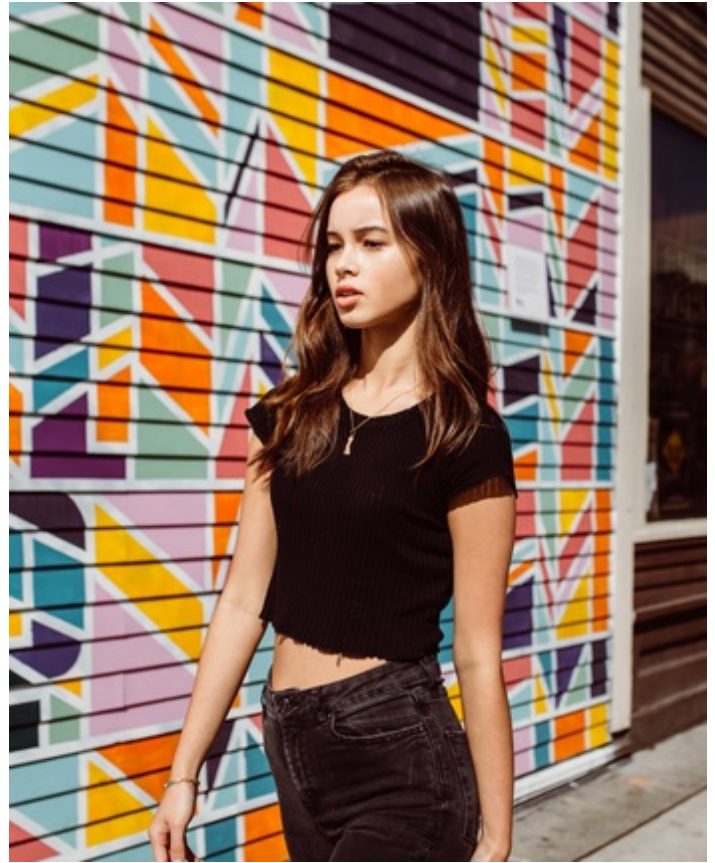

HEIGHT 5' 5.5" DRESS SIZE 0-2 BUST 32 A WAIST 22" HIPS 35" HAIR BROWN
EYES BROWN SHOES 6 LOCATION LOCAL

HEIGHT 5' 5.5" DRESS SIZE 0-2 BUST 32 A WAIST 22" HIPS 35" HAIR BROWN
EYES BROWN SHOES 6 LOCATION LOCAL

HEIGHT 5' 5.5" DRESS SIZE 0-2 BUST 32 A WAIST 22" HIPS 35" HAIR BROWN
EYES BROWN SHOES 6 LOCATION LOCAL