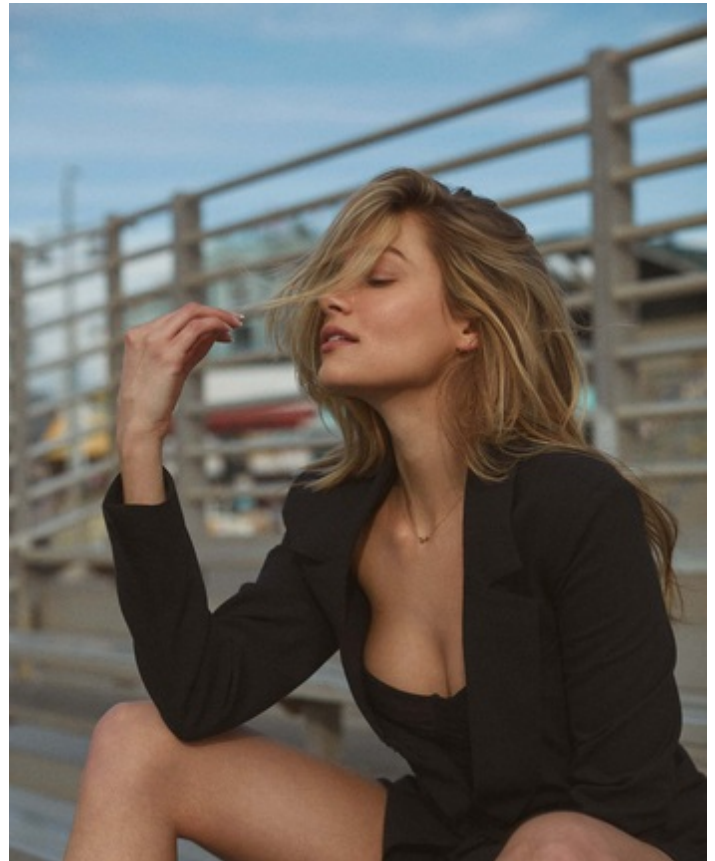

HEIGHT 5' 6" DRESS SIZE 2 BUST 32 B WAIST 24.5" HIPS 34.5" HAIR BLONDE  
EYES BROWN SHOES 7.5

HEIGHT 5' 6" DRESS SIZE 2 BUST 32 B WAIST 24.5" HIPS 34.5" HAIR BLONDE  
EYES BROWN SHOES 7.5

HEIGHT 5' 6" DRESS SIZE 2 BUST 32 B WAIST 24.5" HIPS 34.5" HAIR BLONDE  
EYES BROWN SHOES 7.5

HEIGHT 5' 6" DRESS SIZE 2 BUST 32 B WAIST 24.5" HIPS 34.5" HAIR BLONDE  
EYES BROWN SHOES 7.5