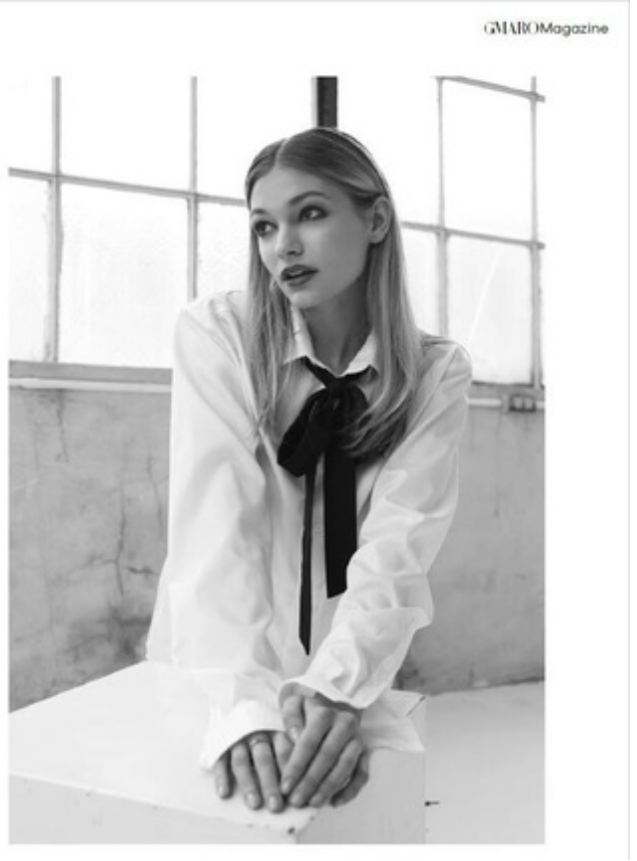

HEIGHT 5' 6" DRESS SIZE 2 BUST 32 B WAIST 24.5" HIPS 34.5" HAIR BLONDE  
EYES BROWN SHOES 7.5

HEIGHT 5' 6" DRESS SIZE 2 BUST 32 B WAIST 24.5" HIPS 34.5" HAIR BLONDE  
EYES BROWN SHOES 7.5

HEIGHT 5' 6" DRESS SIZE 2 BUST 32 B WAIST 24.5" HIPS 34.5" HAIR BLONDE  
EYES BROWN SHOES 7.5

HEIGHT 5' 6" DRESS SIZE 2 BUST 32 B WAIST 24.5" HIPS 34.5" HAIR BLONDE  
EYES BROWN SHOES 7.5