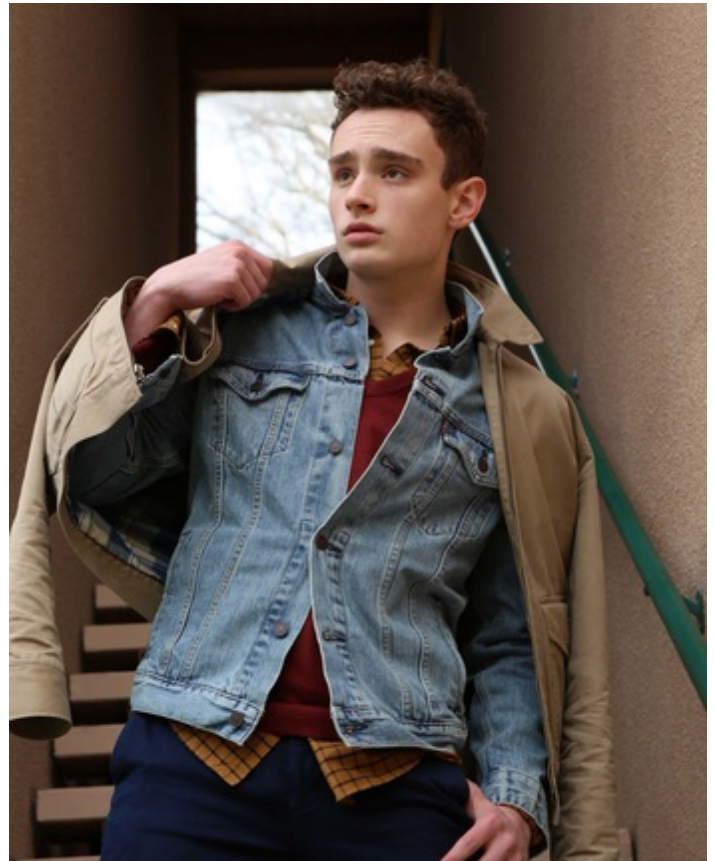

HEIGHT 6' 0" SUIT 40 R SHIRT 16X34 WAIST 32" INSEAM 32" HAIR LT. BROWN
EYES HAZEL SHOES 10.5 LOCATION EAST COAST

HEIGHT 6' 0" SUIT 40 R SHIRT 16X34 WAIST 32" INSEAM 32" HAIR LT. BROWN
EYES HAZEL SHOES 10.5 LOCATION EAST COAST

HEIGHT 6' 0" SUIT 40 R SHIRT 16X34 WAIST 32" INSEAM 32" HAIR LT. BROWN
EYES HAZEL SHOES 10.5 LOCATION EAST COAST