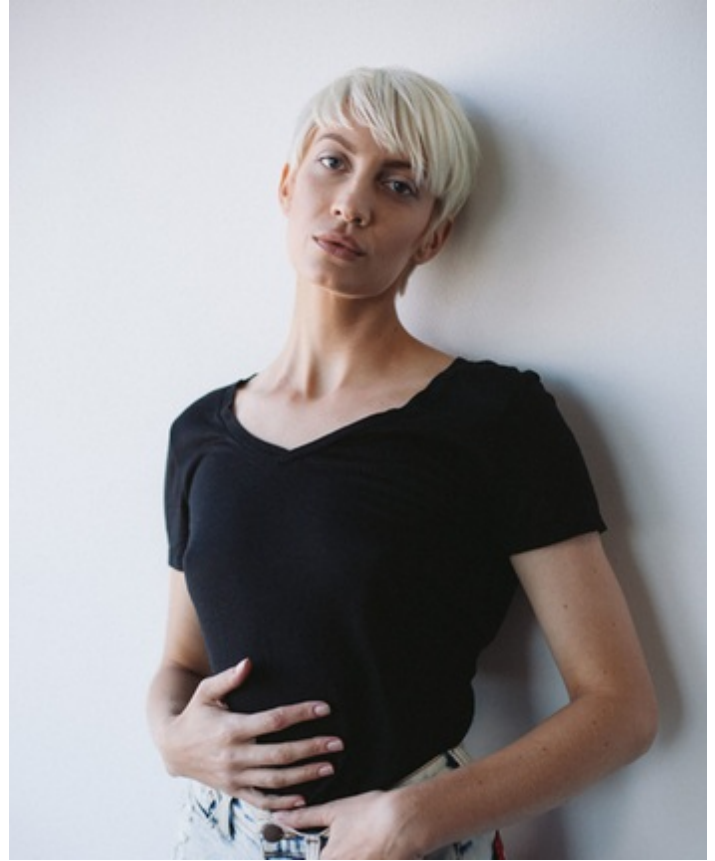

HEIGHT 5' 8.5" DRESS SIZE 2-4 BUST 32 B WAIST 25" HIPS 35" HAIR BLONDE
EYES BLUE-GRAY SHOES 7.5 LOCATION WEST COAST

HEIGHT 5' 8.5" DRESS SIZE 2-4 BUST 32 B WAIST 25" HIPS 35" HAIR BLONDE
EYES BLUE-GRAY SHOES 7.5 LOCATION WEST COAST