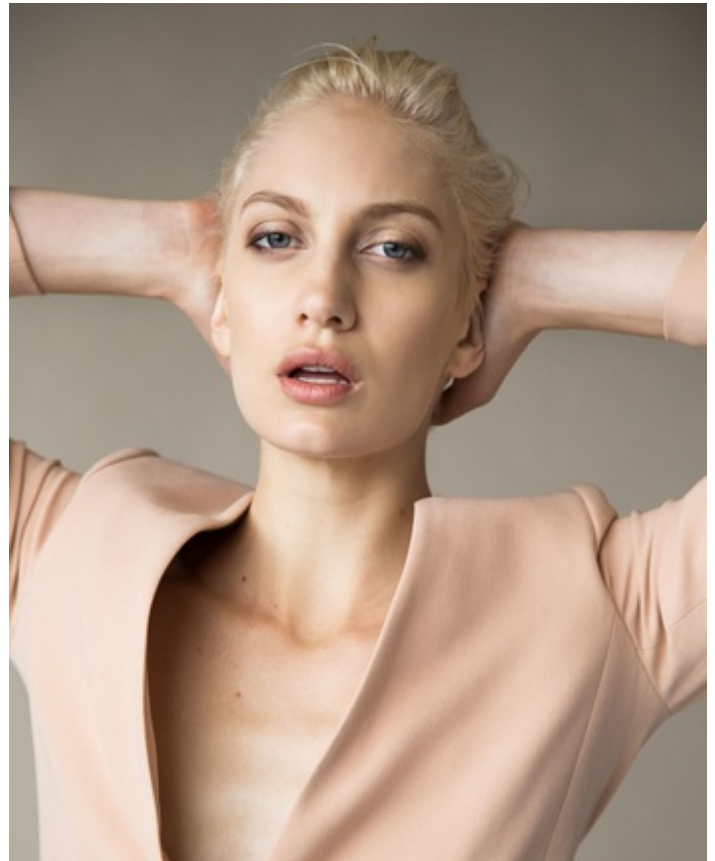

HEIGHT 5' 8.5" DRESS SIZE 2-4 BUST 32 B WAIST 25" HIPS 35" HAIR BLONDE
EYES BLUE-GRAY SHOES 7.5 LOCATION WEST COAST

HEIGHT 5' 8.5" DRESS SIZE 2-4 BUST 32 B WAIST 25" HIPS 35" HAIR BLONDE
EYES BLUE-GRAY SHOES 7.5 LOCATION WEST COAST