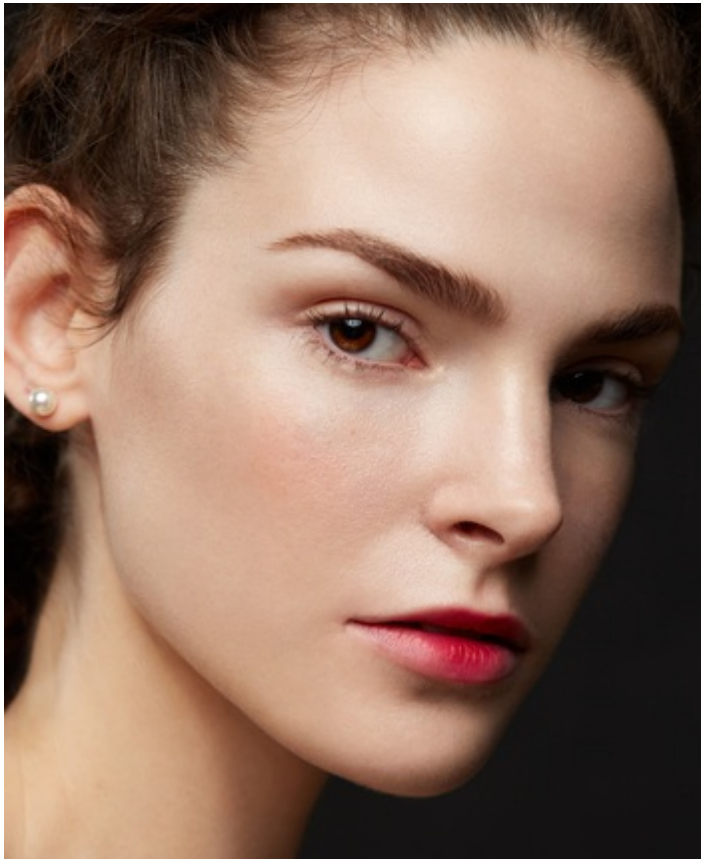

HEIGHT 5' 8.5" DRESS SIZE 4 BUST 32 B WAIST 26" HIPS 36.5" HAIR BROWN
EYES BROWN SHOES 9 LOCATION LOCAL

HEIGHT 5' 8.5" DRESS SIZE 4 BUST 32 B WAIST 26" HIPS 36.5" HAIR BROWN
EYES BROWN SHOES 9 LOCATION LOCAL