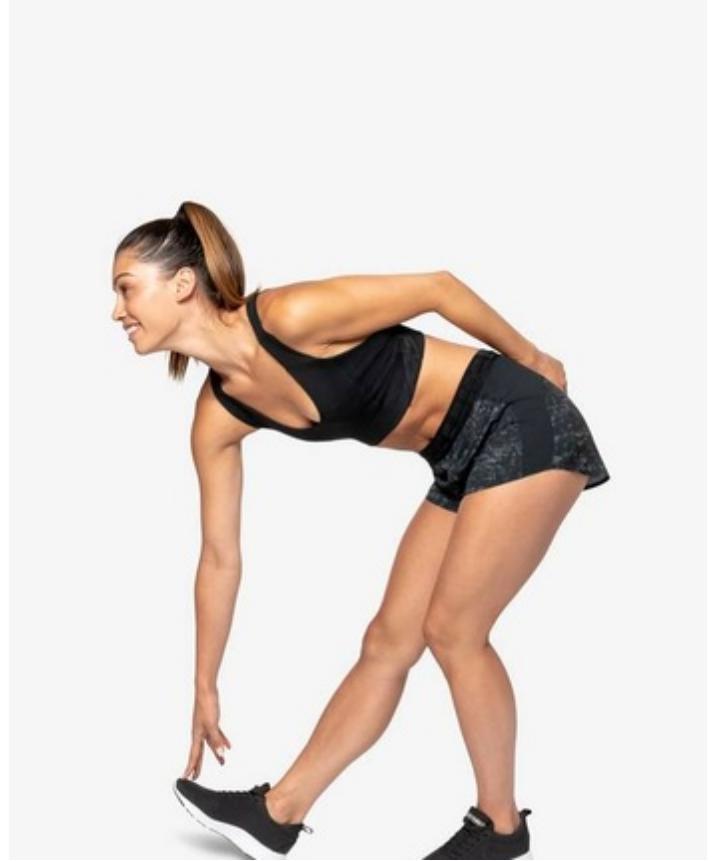

HEIGHT 5' 8" DRESS SIZE 4-6 BUST 32 B WAIST 26.5" HIPS 37" HAIR BROWN
EYES BROWN SHOES 9 LOCATION LOCAL