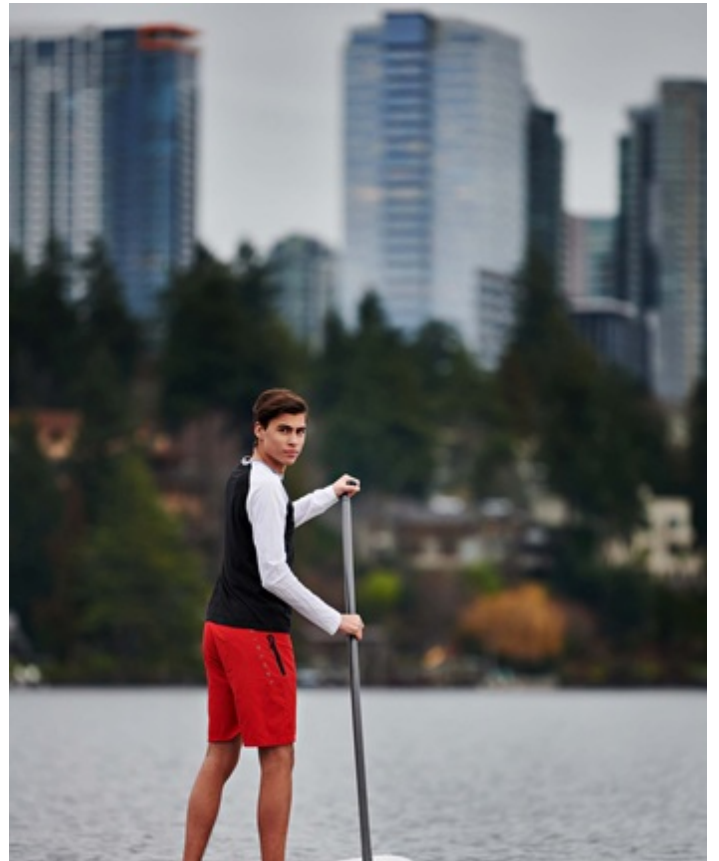

HEIGHT 5' 11.5" SUIT 36 R SHIRT 14.5X34 WAIST 30" INSEAM 32" HAIR BROWN
EYES BROWN SHOES 12 LOCATION LOCAL

HEIGHT 5' 11.5" SUIT 36 R SHIRT 14.5X34 WAIST 30" INSEAM 32" HAIR BROWN
EYES BROWN SHOES 12 LOCATION LOCAL

HEIGHT 5' 11.5" SUIT 36 R SHIRT 14.5X34 WAIST 30" INSEAM 32" HAIR BROWN
EYES BROWN SHOES 12 LOCATION LOCAL