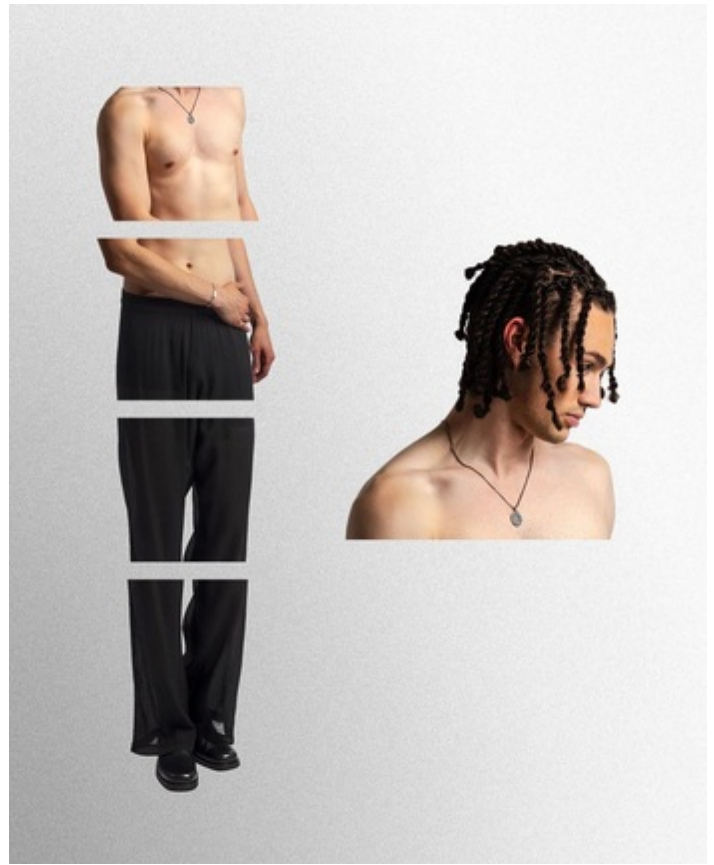

HEIGHT 6' 2" SUIT 38 L SHIRT 15.5X35 WAIST 31" INSEAM 34" HAIR BROWN
EYES BROWN SHOES 11 LOCATION LOCAL

HEIGHT 6' 2" SUIT 38 L SHIRT 15.5X35 WAIST 31" INSEAM 34" HAIR BROWN
EYES BROWN SHOES 11 LOCATION LOCAL

HEIGHT 6' 2" SUIT 38 L SHIRT 15.5X35 WAIST 31" INSEAM 34" HAIR BROWN
EYES BROWN SHOES 11 LOCATION LOCAL