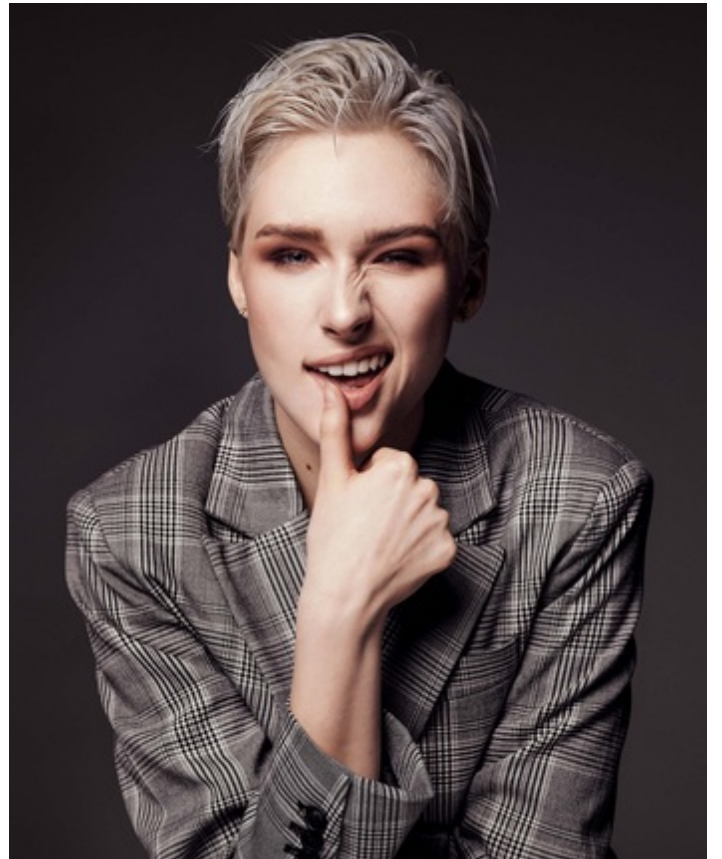

HEIGHT 5' 9.5" DRESS SIZE 6 BUST 32 B/C WAIST 25" HIPS 38" HAIR PLATINUM
EYES BLUE-GREEN SHOES 11 LOCATION LOCAL