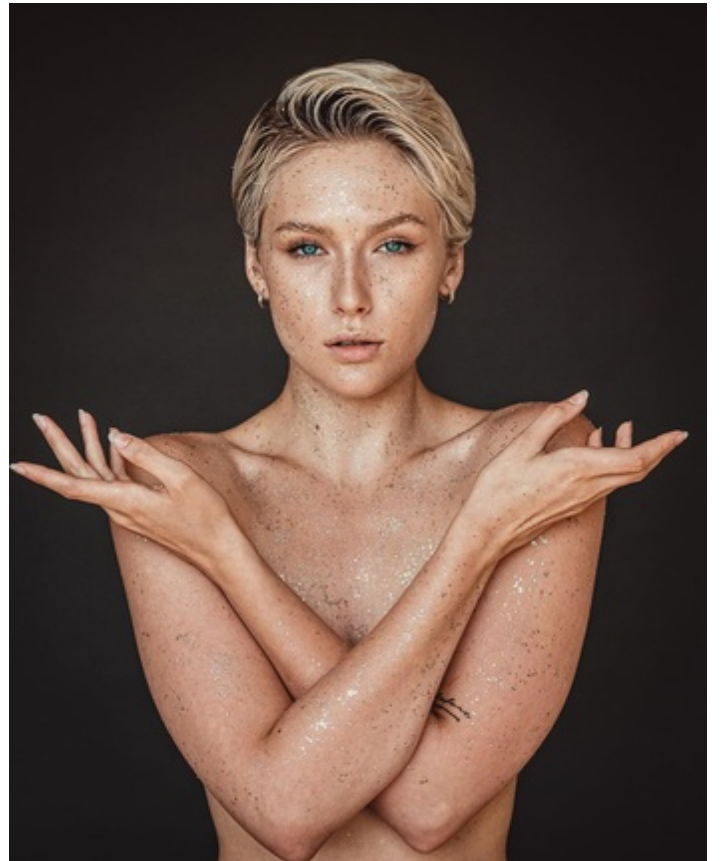

HEIGHT 5' 9.5" DRESS SIZE 6 BUST 32 B/C WAIST 25" HIPS 38" HAIR PLATINUM
EYES BLUE-GREEN SHOES 11 LOCATION LOCAL

HEIGHT 5' 9.5" DRESS SIZE 6 BUST 32 B/C WAIST 25" HIPS 38" HAIR PLATINUM
EYES BLUE-GREEN SHOES 11 LOCATION LOCAL

HEIGHT 5' 9.5" DRESS SIZE 6 BUST 32 B/C WAIST 25" HIPS 38" HAIR PLATINUM
EYES BLUE-GREEN SHOES 11 LOCATION LOCAL