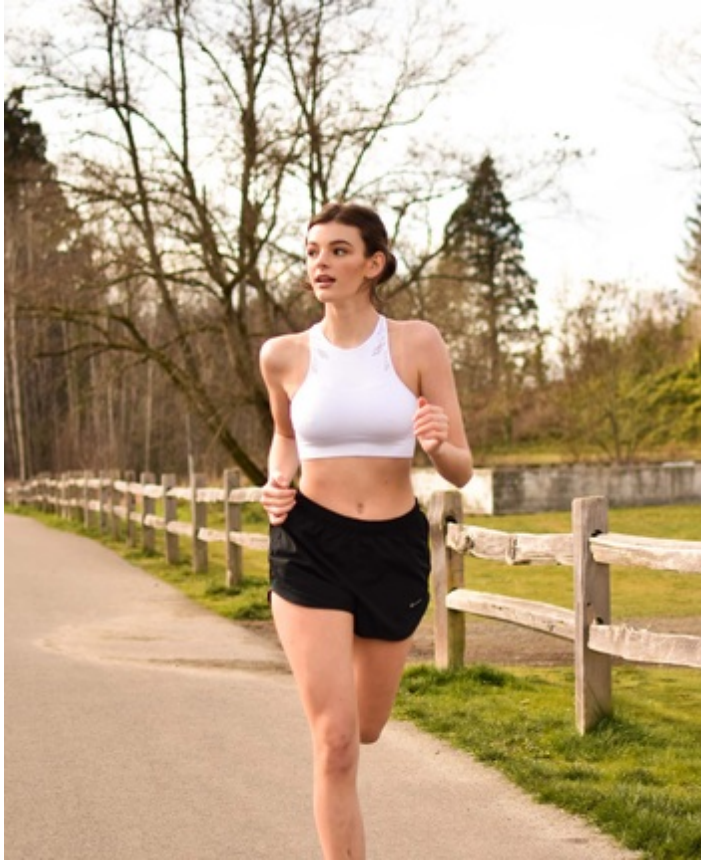

HEIGHT 5' 9.5" DRESS SIZE 4 BUST 32 WAIST 24.5" HIPS 36" HAIR BROWN
EYES HAZEL SHOES 9.5 LOCATION LOCAL

HEIGHT 5' 9.5" DRESS SIZE 4 BUST 32 WAIST 24.5" HIPS 36" HAIR BROWN
EYES HAZEL SHOES 9.5 LOCATION LOCAL