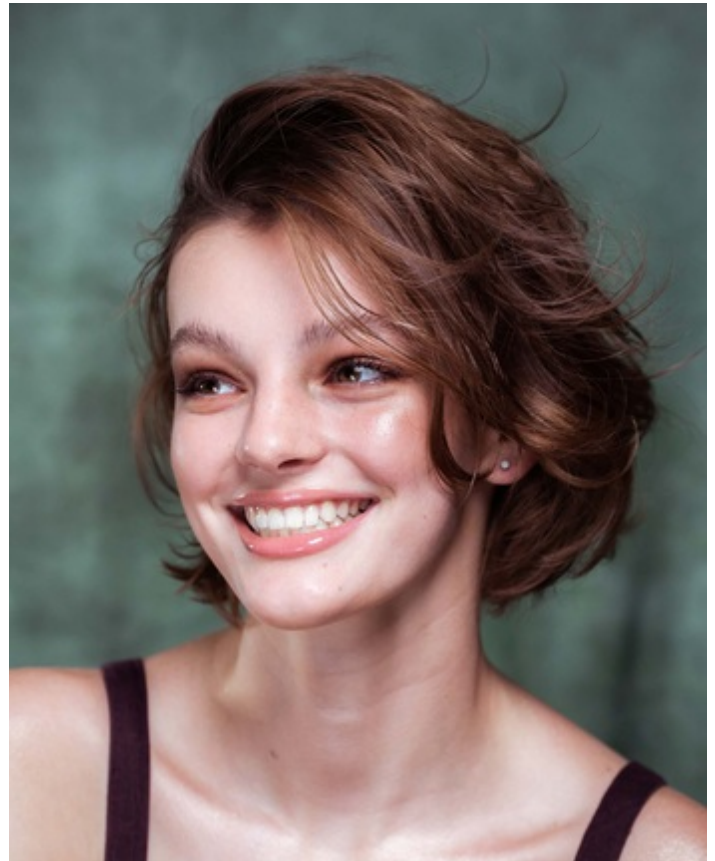

HEIGHT 5' 9.5" DRESS SIZE 4 BUST 32 WAIST 24.5" HIPS 36" HAIR BROWN
EYES HAZEL SHOES 9.5 LOCATION LOCAL

HEIGHT 5' 9.5" DRESS SIZE 4 BUST 32 WAIST 24.5" HIPS 36" HAIR BROWN
EYES HAZEL SHOES 9.5 LOCATION LOCAL