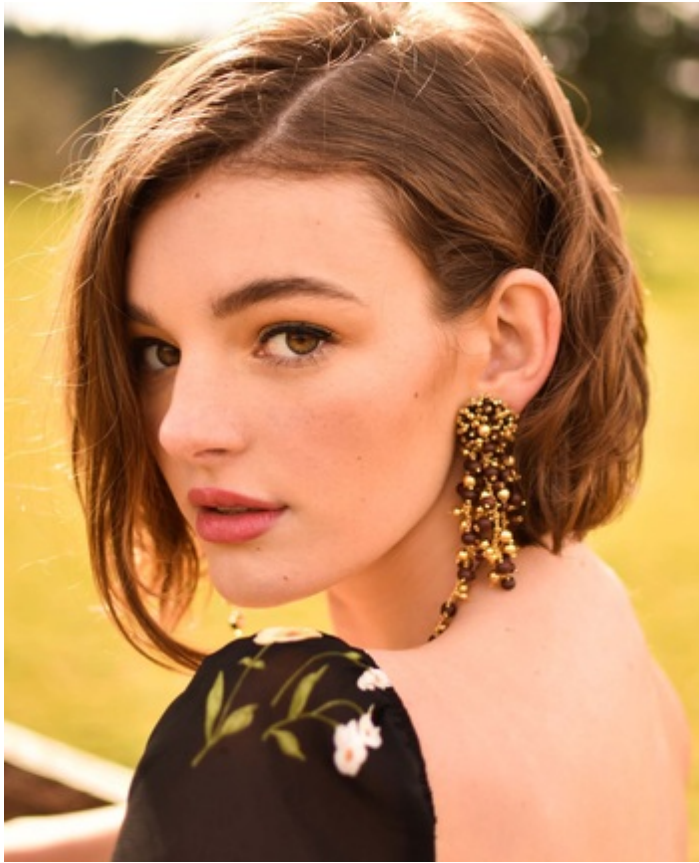

HEIGHT 5' 9.5" DRESS SIZE 4 BUST 32 WAIST 24.5" HIPS 36" HAIR BROWN
EYES HAZEL SHOES 9.5 LOCATION LOCAL

HEIGHT 5' 9.5" DRESS SIZE 4 BUST 32 WAIST 24.5" HIPS 36" HAIR BROWN
EYES HAZEL SHOES 9.5 LOCATION LOCAL