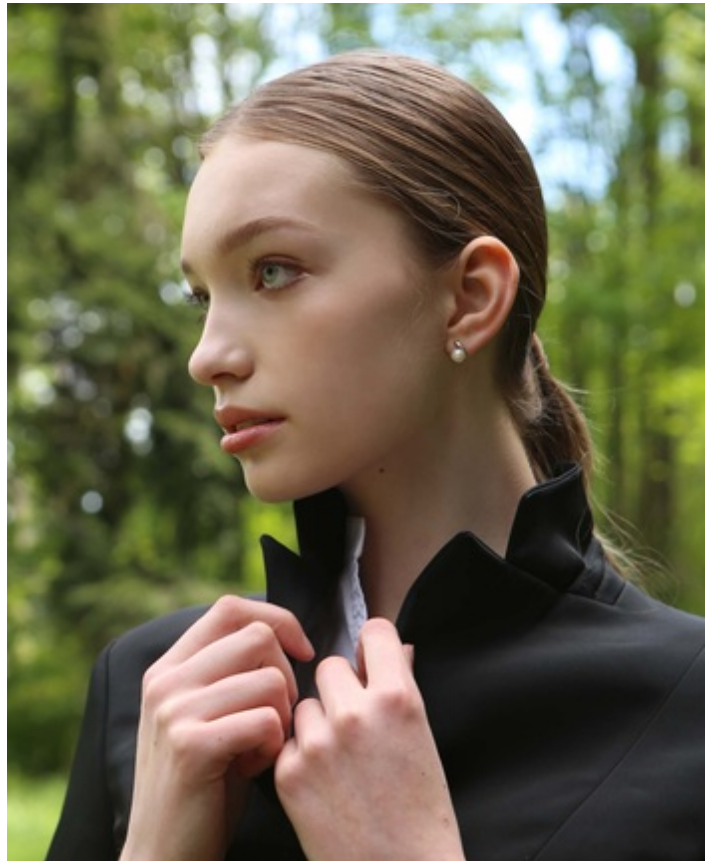

HEIGHT 6' 0" DRESS SIZE 2-4 BUST 32 WAIST 24" HIPS 36.5" HAIR DARK BLONDE
EYES BLUE SHOES 10 LOCATION LOCAL

HEIGHT 6' 0" DRESS SIZE 2-4 BUST 32 WAIST 24" HIPS 36.5" HAIR DARK BLONDE
EYES BLUE SHOES 10 LOCATION LOCAL