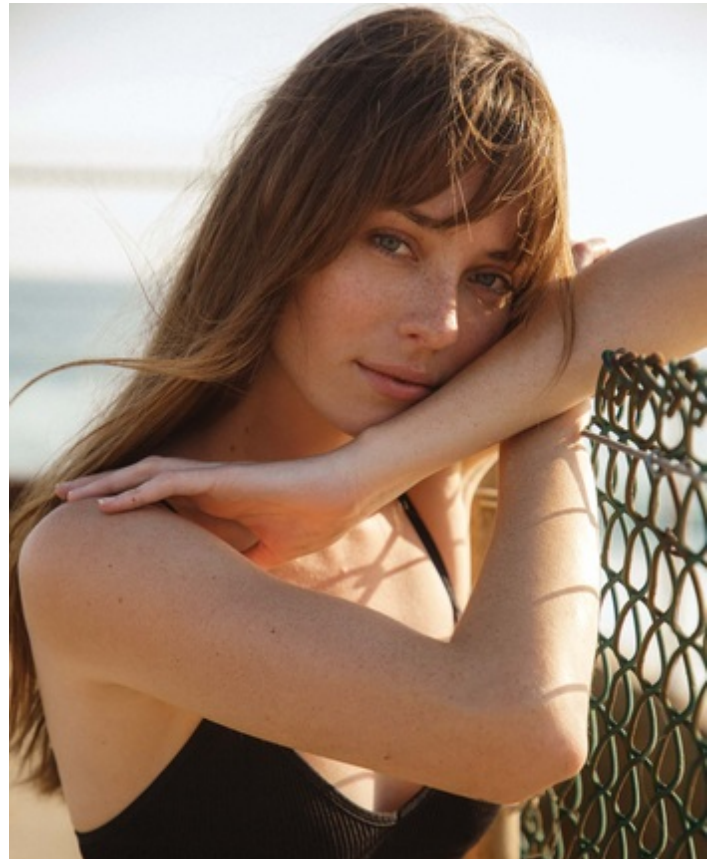

HEIGHT 5' 8.5" DRESS SIZE 2 BUST 32 B WAIST 25" HIPS 35" HAIR AUBURN  
EYES BLUE SHOES 8 LOCATION EAST COAST

HEIGHT 5' 8.5" DRESS SIZE 2 BUST 32 B WAIST 25" HIPS 35" HAIR AUBURN  
EYES BLUE SHOES 8 LOCATION EAST COAST

HEIGHT 5' 8.5" DRESS SIZE 2 BUST 32 B WAIST 25" HIPS 35" HAIR AUBURN  
EYES BLUE SHOES 8 LOCATION EAST COAST