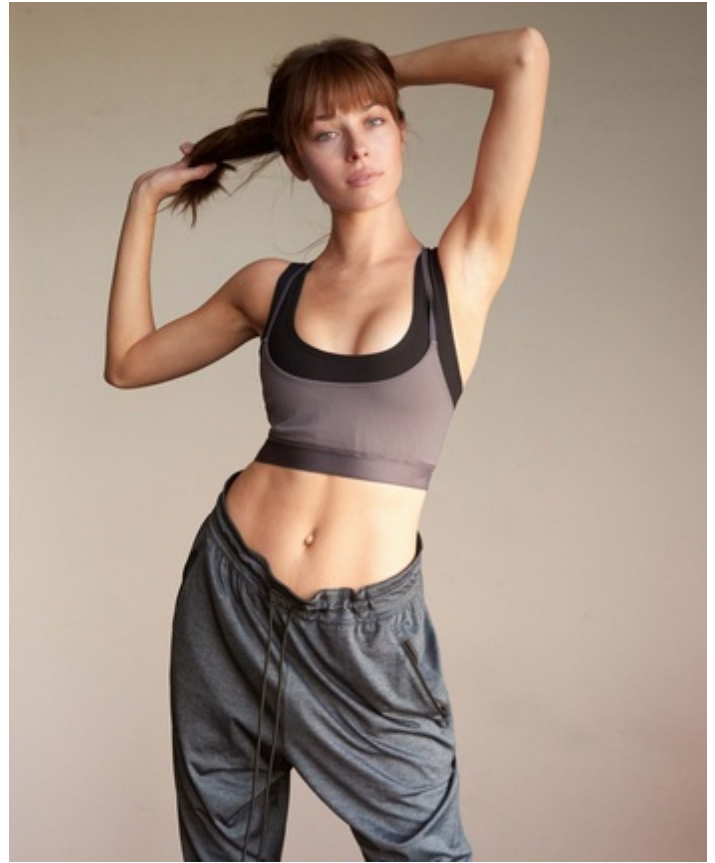

HEIGHT 5' 8.5" DRESS SIZE 2 BUST 32 B WAIST 25" HIPS 35" HAIR AUBURN  
EYES BLUE SHOES 8 LOCATION EAST COAST

HEIGHT 5' 8.5" DRESS SIZE 2 BUST 32 B WAIST 25" HIPS 35" HAIR AUBURN  
EYES BLUE SHOES 8 LOCATION EAST COAST

HEIGHT 5' 8.5" DRESS SIZE 2 BUST 32 B WAIST 25" HIPS 35" HAIR AUBURN  
EYES BLUE SHOES 8 LOCATION EAST COAST