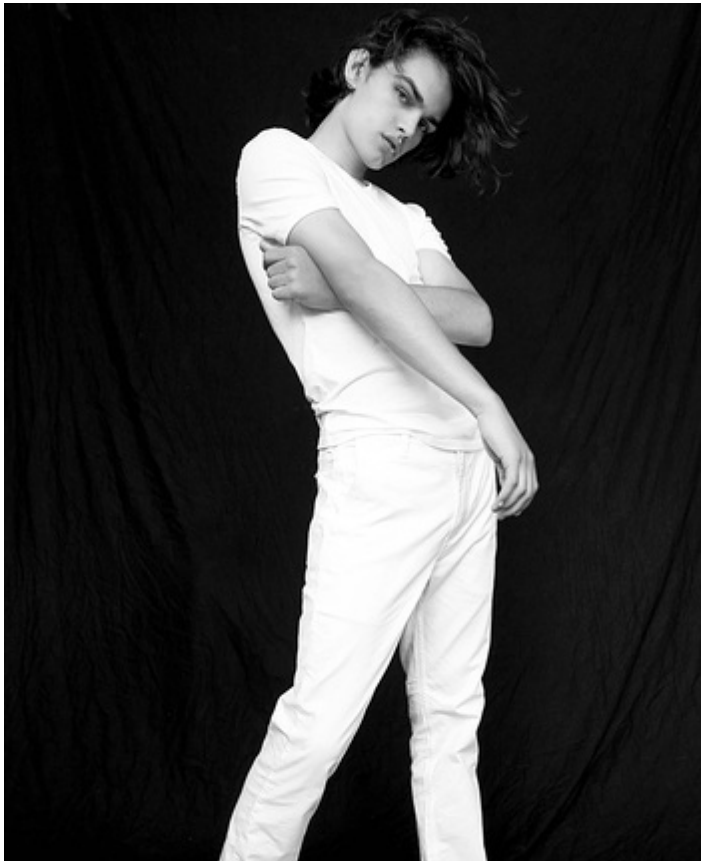

HEIGHT 6' 2" SUIT 38 L SHIRT 15X35 WAIST 31" INSEAM 34" HAIR DARK BROWN
EYES HAZEL SHOES 12 LOCATION LOCAL

HEIGHT 6' 2" SUIT 38 L SHIRT 15X35 WAIST 31" INSEAM 34" HAIR DARK BROWN
EYES HAZEL SHOES 12 LOCATION LOCAL