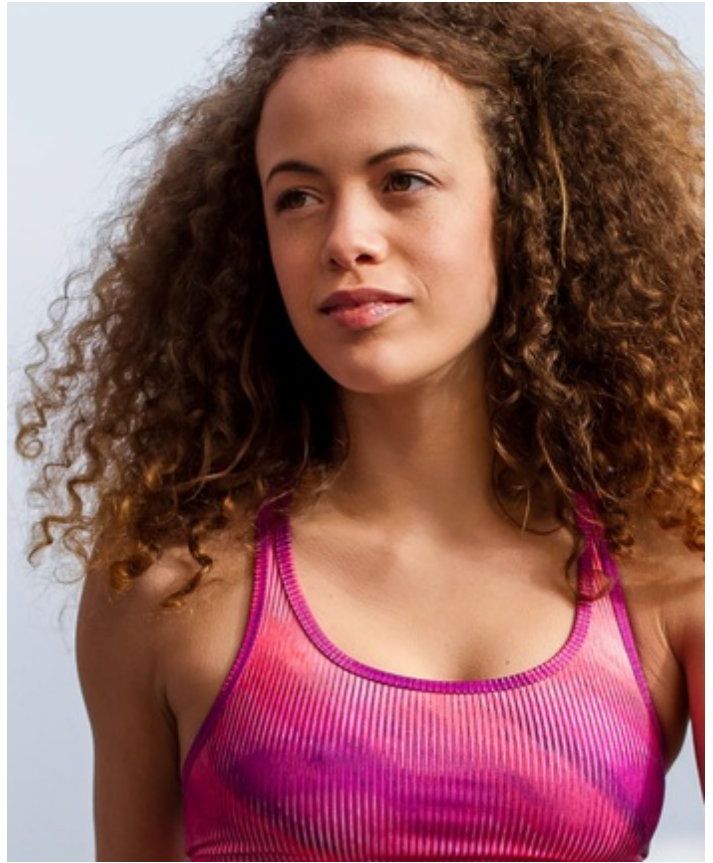

HEIGHT 5' 9" DRESS SIZE 2 BUST 32 B WAIST 24" HIPS 34" HAIR LT. BROWN
EYES HAZEL SHOES 9.5 LOCATION LOCAL

HEIGHT 5' 9" DRESS SIZE 2 BUST 32 B WAIST 24" HIPS 34" HAIR LT. BROWN
EYES HAZEL SHOES 9.5 LOCATION LOCAL

HEIGHT 5' 9" DRESS SIZE 2 BUST 32 B WAIST 24" HIPS 34" HAIR LT. BROWN
EYES HAZEL SHOES 9.5 LOCATION LOCAL