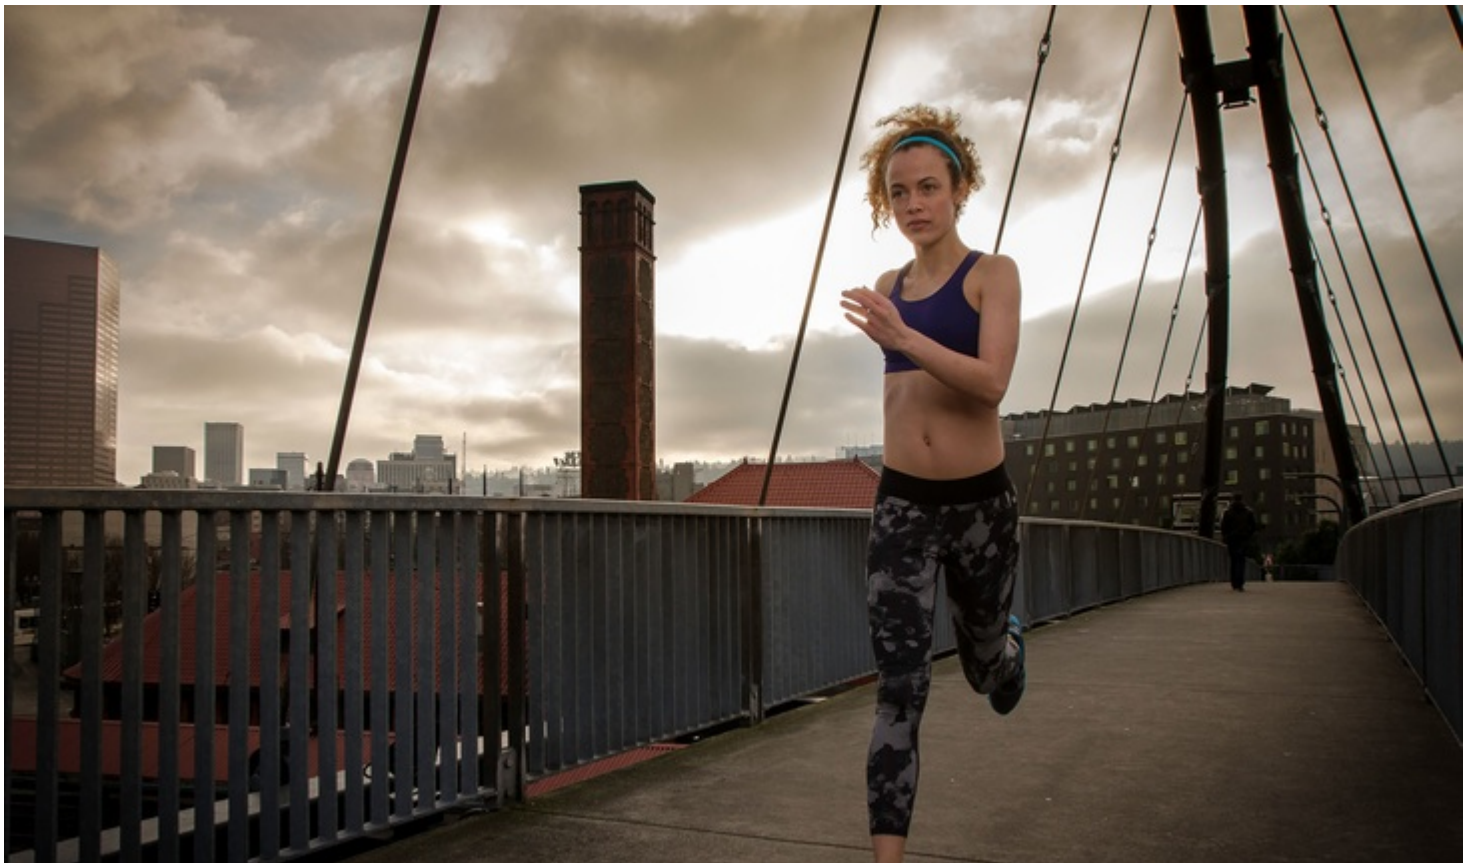

HEIGHT 5' 9" DRESS SIZE 2 BUST 32 B WAIST 24" HIPS 34" HAIR LT. BROWN
EYES HAZEL SHOES 9.5 LOCATION LOCAL

HEIGHT 5' 9" DRESS SIZE 2 BUST 32 B WAIST 24" HIPS 34" HAIR LT. BROWN
EYES HAZEL SHOES 9.5 LOCATION LOCAL

HEIGHT 5' 9" DRESS SIZE 2 BUST 32 B WAIST 24" HIPS 34" HAIR LT. BROWN
EYES HAZEL SHOES 9.5 LOCATION LOCAL