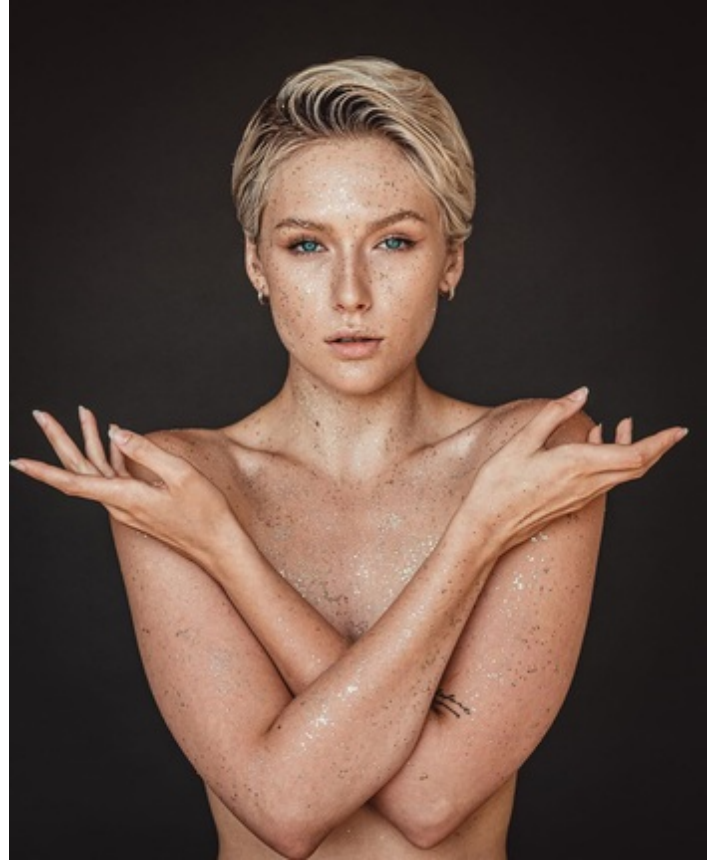

HEIGHT 5' 9.5" DRESS SIZE 6 SHIRT 16X30 BUST 32 B/C WAIST 24" HIPS 36"  
INSEAM 29" HAIR PLATINUM EYES BLUE-GREEN SHOES 10.5 LOCATION LOCAL  
PRONOUNS THEY/THEM

HEIGHT 5' 9.5" DRESS SIZE 6 SHIRT 16X30 BUST 32 B/C WAIST 24" HIPS 36"  
INSEAM 29" HAIR PLATINUM EYES BLUE-GREEN SHOES 10.5 LOCATION LOCAL  
PRONOUNS THEY/THEM