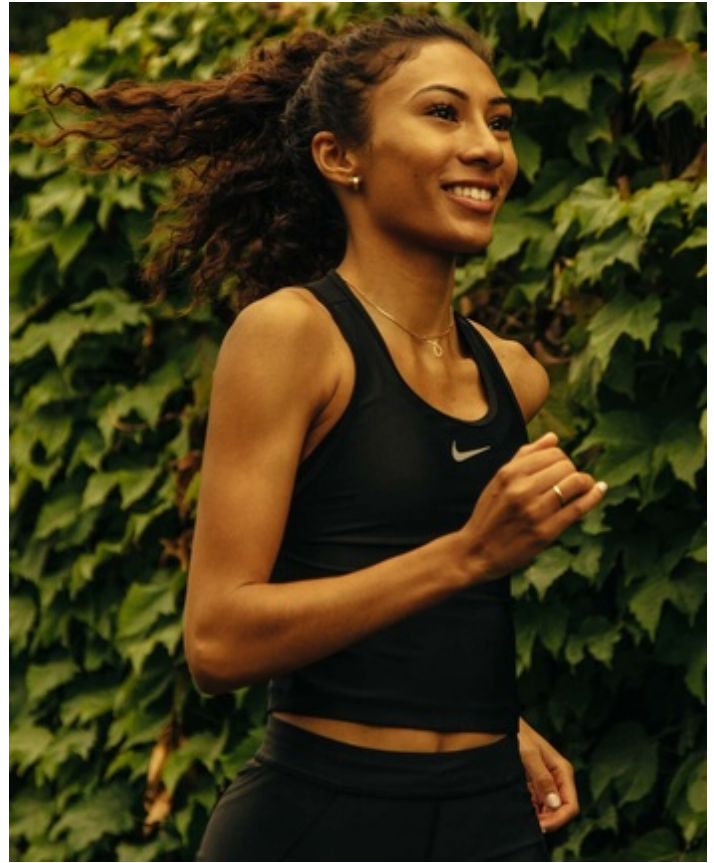

HEIGHT 5' 8" DRESS SIZE 2 BUST 32 B WAIST 24" HIPS 35" HAIR BROWN
EYES BROWN SHOES 8 LOCATION LOCAL

**YOU TAKE ON THE COLD
WE BRING THE HEAT.**

The baselayer that's kept you warm, dry, and focused winter a winter.

[Shop UA ColdGear® Armour](#)

HEIGHT 5' 8" DRESS SIZE 2 BUST 32 B WAIST 24" HIPS 35" HAIR BROWN
EYES BROWN SHOES 8 LOCATION LOCAL

HEIGHT 5' 8" DRESS SIZE 2 BUST 32 B WAIST 24" HIPS 35" HAIR BROWN
EYES BROWN SHOES 8 LOCATION LOCAL

HEIGHT 5' 8" DRESS SIZE 2 BUST 32 B WAIST 24" HIPS 35" HAIR BROWN
EYES BROWN SHOES 8 LOCATION LOCAL