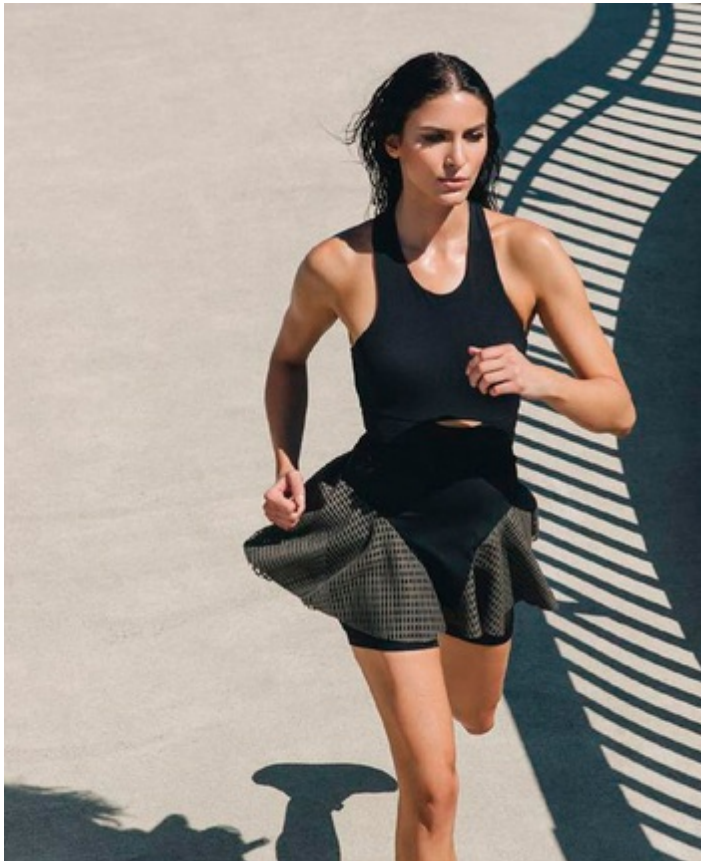

HEIGHT 5' 9" DRESS SIZE 2 BUST 34 B WAIST 25" HIPS 35" HAIR BROWN EYES HAZEL
SHOES 8.5 LOCATION EAST COAST

HEIGHT 5' 9" DRESS SIZE 2 BUST 34 B WAIST 25" HIPS 35" HAIR BROWN EYES HAZEL
SHOES 8.5 LOCATION EAST COAST

HEIGHT 5' 9" DRESS SIZE 2 BUST 34 B WAIST 25" HIPS 35" HAIR BROWN EYES HAZEL
SHOES 8.5 LOCATION EAST COAST